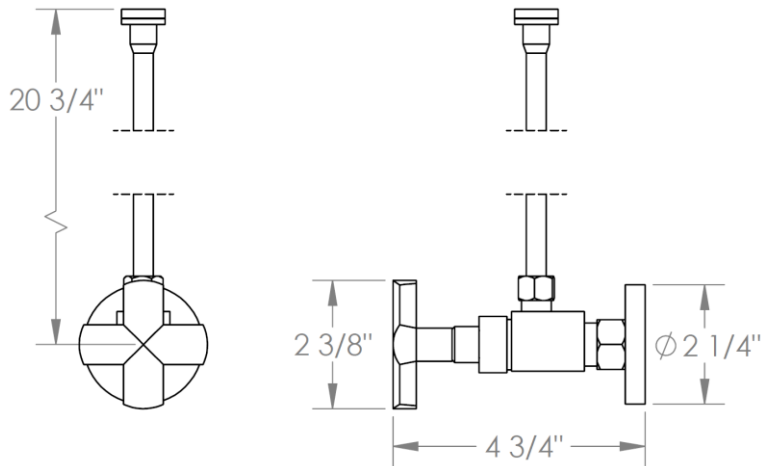

125-MAS5-
Toilet Angle Stop Kit
1/2" Compression x 3/8" OD Compression

HANDLE TRIM OPTIONS

BG4 - JOYCE

BG5 - MARKET