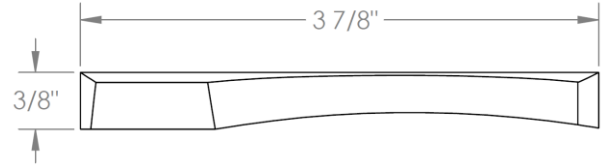

125-MAS5-
Toilet Angle Stop Kit
1/2" Compression x 3/8" OD Compression

HANDLE TRIM OPTIONS

BG4 - JOYCE

BG5 - MARKET