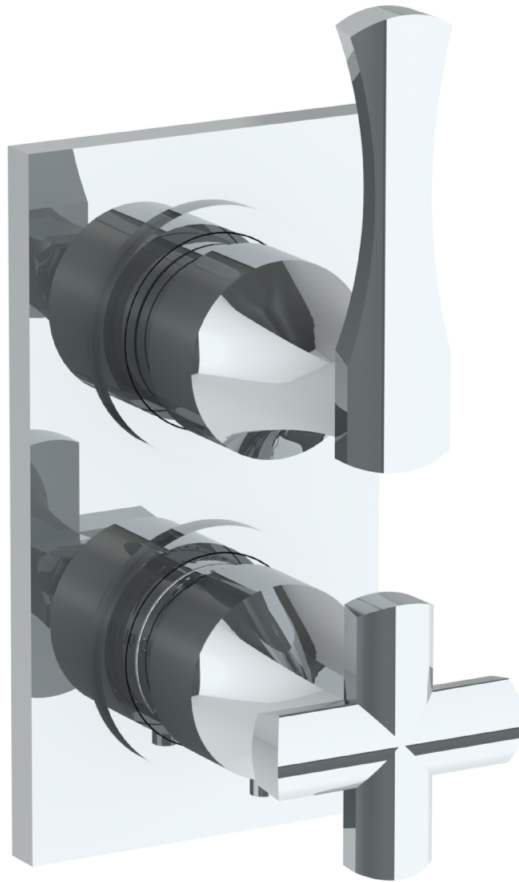

125-T25-BG4

Wall Mounted Mini Thermostatic Shower Trim with Built-In Control
For use with SS-TH60 or SS-TH70 concealed rough

Meets the applicable requirements of ASME A112.18.1-2005/CSA B125.1-05, entitled "Plumbing Supply Fittings"