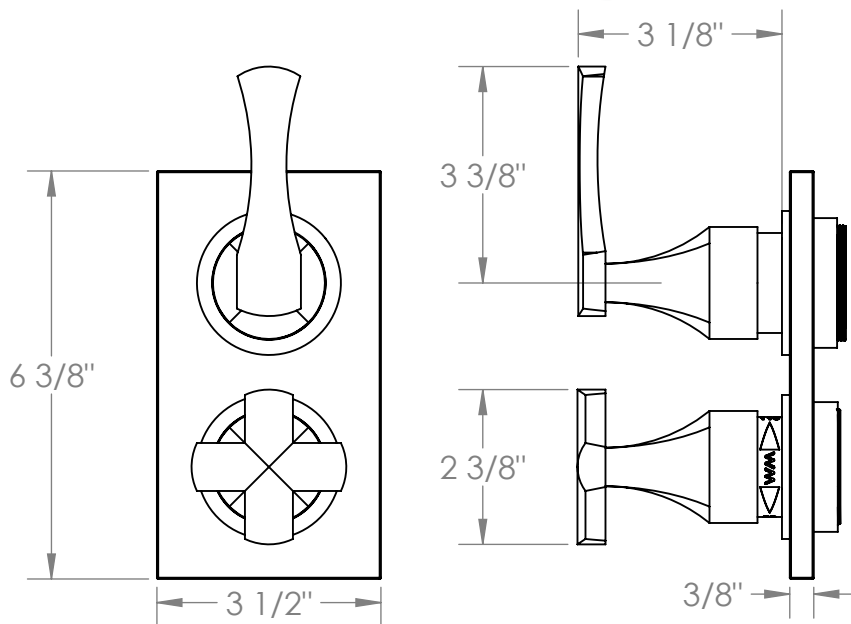

125-T25-BG4

Wall Mounted Mini Thermostatic Shower Trim with Built-In Control
For use with SS-TH60 or SS-TH70 concealed rough

Meets the applicable requirements of ASME A112.18.1-2005/CSA B125.1-05, entitled "Plumbing Supply Fittings"