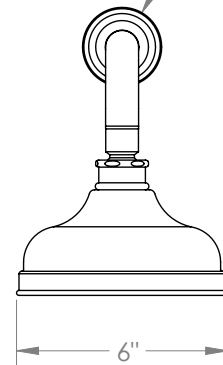

WATERMARK

BROOKLYN, NEW YORK

La Fleur 201-HAF.1

Wall Mounted Showerhead

- Flow Rate: 1.75 GPM at 80 psi
- Self-Cleaning Silicone Jets
- Includes: SS-703TRAF and SH-RH070.
- Professional Installation Required.

Available in all finishes shown on the [Watermark Designs website](#)

1/2"-14 NPT MALE

Ø 2 1/4"

Meets the applicable requirements of ASME A112.18.1-2005/CSA B125.1-05, entitled "Plumbing Supply Fittings".