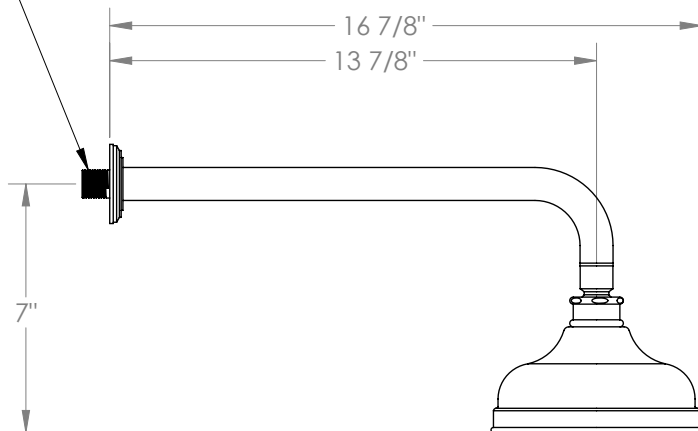

WATERMARK

BROOKLYN, NEW YORK

La Fleur 201-HAF.1

Wall Mounted Showerhead

- Flow Rate: 1.75 GPM at 80 psi
- Self-Cleaning Silicone Jets
- Includes: SS-703TRAF and SH-RH070.
- Professional Installation Required.

Available in all finishes shown on the [Watermark Designs website](#)

1/2"-14 NPT MALE

Ø 2 1/4"

Meets the applicable requirements of ASME A112.18.1-2005/CSA B125.1-05, entitled "Plumbing Supply Fittings".