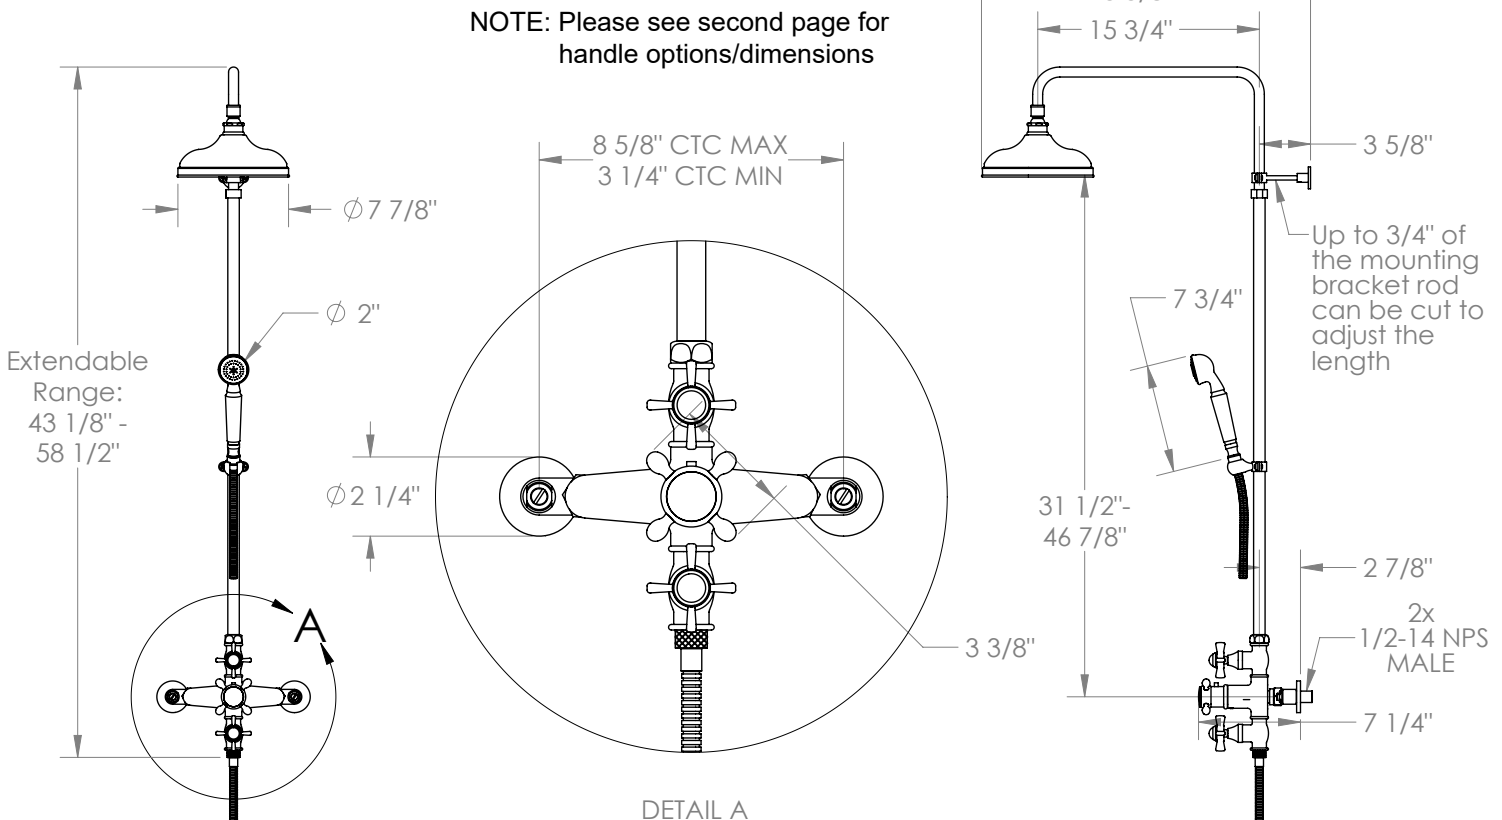

- Features an adjustable riser that can raise or lower the height of the shower head.
- Wall bracket can be repositioned along the length of the riser body.
- Includes backflow preventors in the hand shower and water supply inlets.
- Uses a 1/2" thermostatic valve.
- Shower Head: SH-RH075
- Hand Shower: SH-S525-B
- Shower Head + Hand Shower Flow Rate: 1.75 gpm @80 psi
- Hose: DS- 5079SM (Length: 49")
- Professional Installation Required

Available in all finishes shown on the [Watermark Designs website](http://www.watermarkdesigns.com)