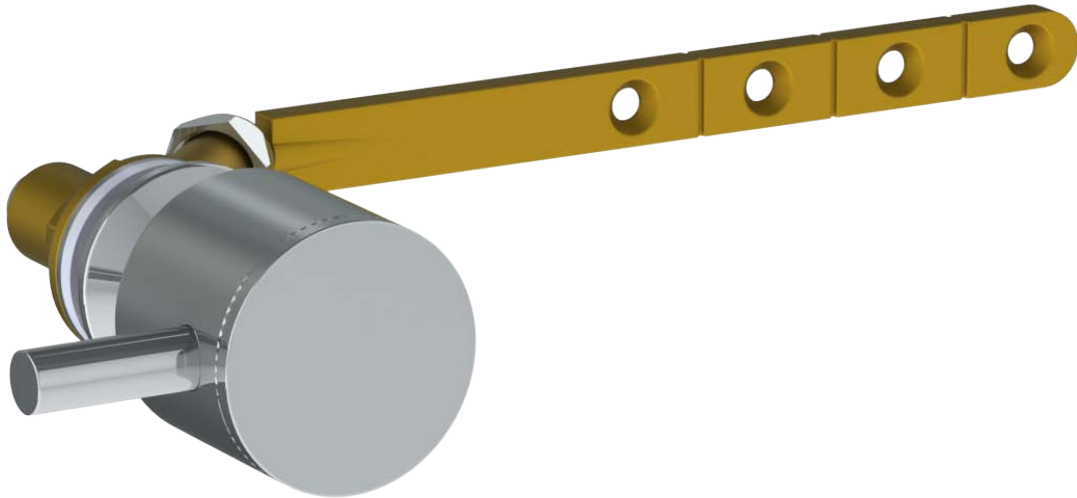

**22-0.11-TIB**

**Tank Lever - Front, Side or Angle Mount**

Note: Watermark cannot guarantee fit with any specific tank. Please check dimensions for compatibility.

**WATERMARK DESIGNS 5/7/2018**