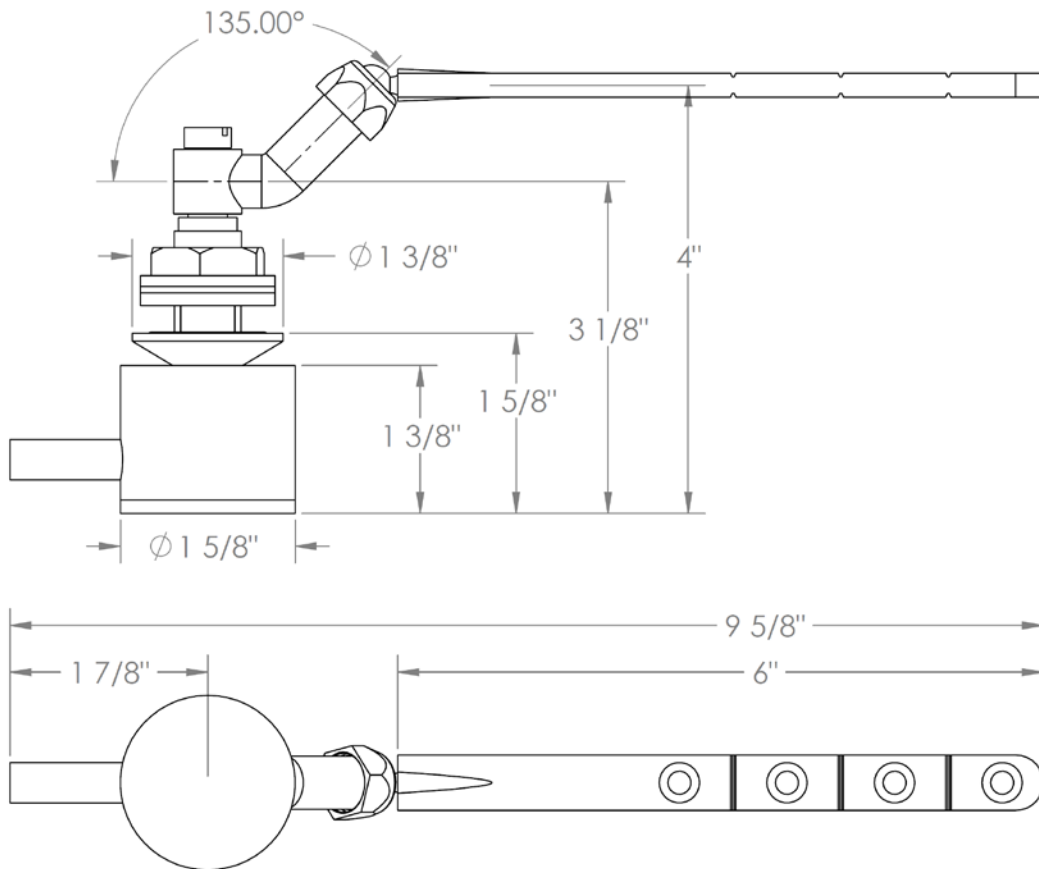

**22-0.11-TIB**

**Tank Lever - Front, Side or Angle Mount**

Note: Watermark cannot guarantee fit with any specific tank. Please check dimensions for compatibility.

**WATERMARK DESIGNS 5/7/2018**