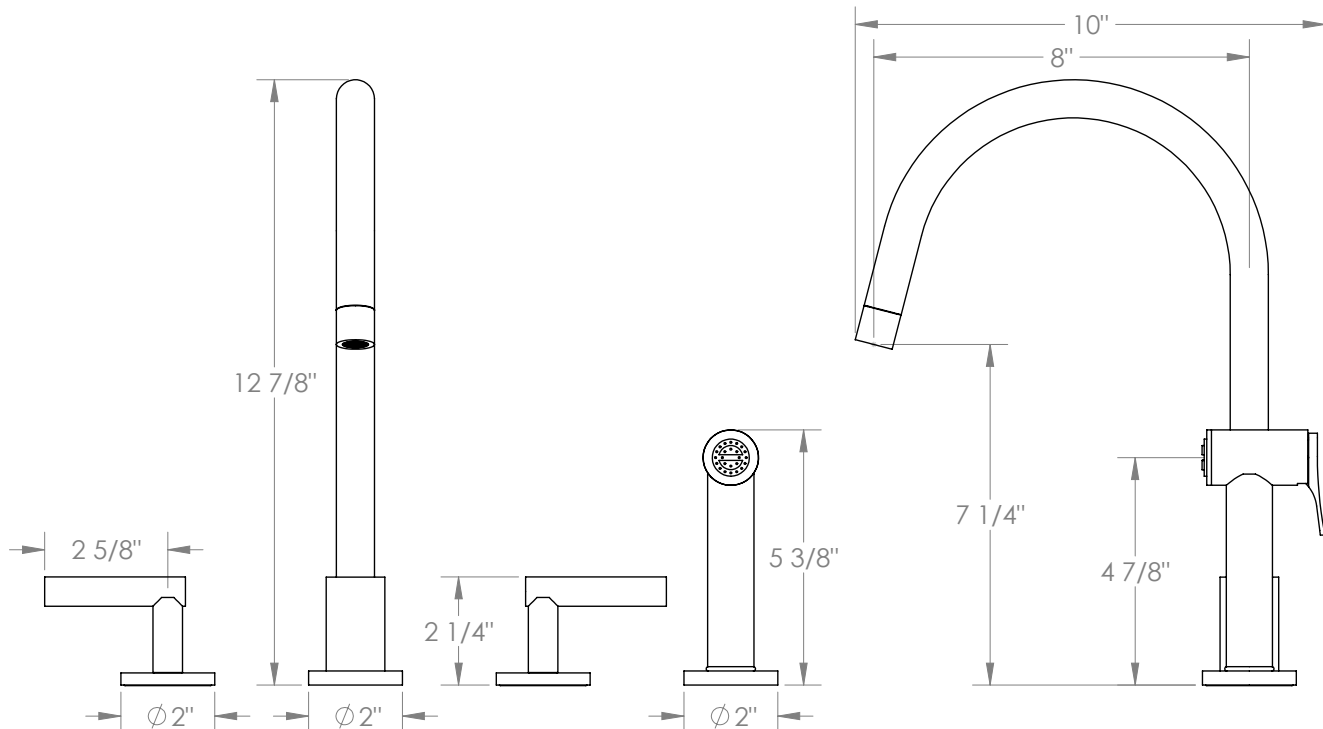

WATERMARK

BROOKLYN, NEW YORK

Loft 2.0 23-7.1G-L8

Deck Mounted, Two Handle, Gooseneck Faucet
with Side Spray

- Side Spray Hose Length: 50" (Final Length May Vary)
- Fits Deck Up To 1-3/4" Thick
- Recommended Mounting Hole: 1-3/8"
- All Lead-Free Brass Construction
- Flow Rate: 1.75 GPM
- 1/4 Turn Ceramic Cartridge
- 360° Rotating Spout
- Professional Installation Required

Available in all finishes shown on the [Watermark Designs website](https://www.watermarkdesigns.com)

Meets the applicable requirements of ASME A112.18.1-2005/CSA B125.1-05, entitled "Plumbing Supply Fittings".

Watermark Designs reserves the right to make revisions without notice to produce specifications. All product dimensions are nominal.

09/2023

350 Dewitt Ave. Brooklyn, NY 11207 USA | T: 1 718 257 2800 | F: 1 718 257 2144 | customerservice@watermark-designs.com