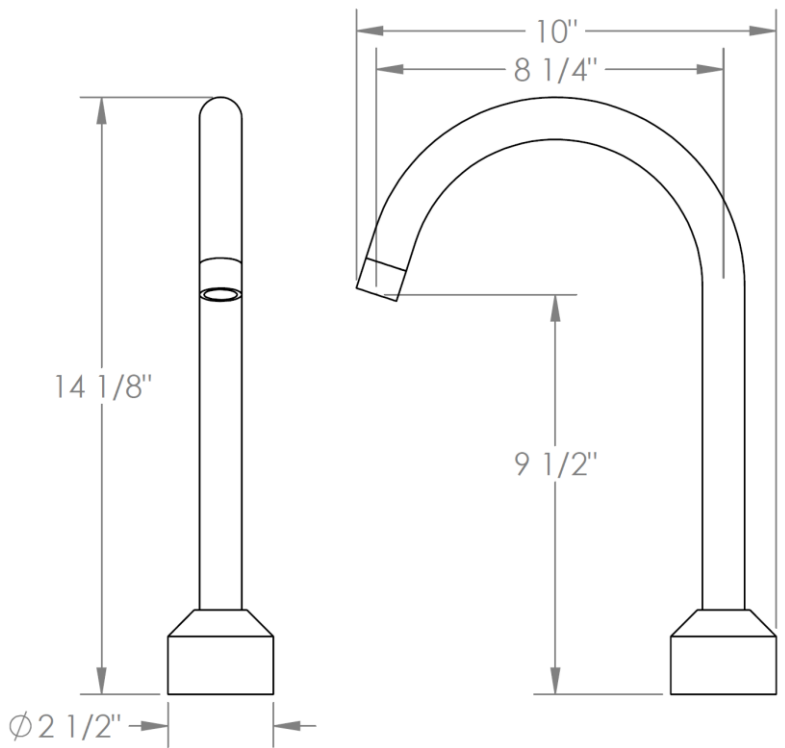

25-DSG

Deck Mounted Gooseneck Bath Spout

Meets the applicable requirements of ASME A112.18.1-2005/CSA B125.1-05, entitled "Plumbing Supply Fittings"

WATERMARK DESIGNS 1/18/2019

350 Dewitt Ave Brooklyn NY 11207 USA T 718 257 2800 F 718 257 2144 info@watermark-designs.com