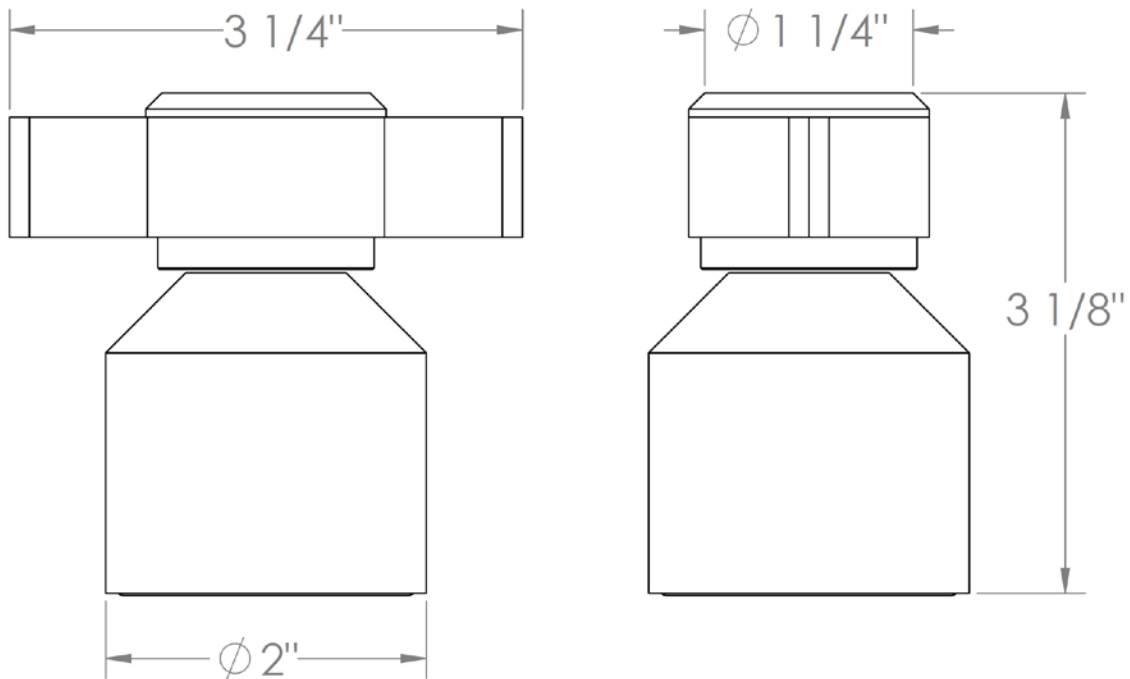

**25-WTR-IN16**

Wall Mounted Trim with Alignment Kit

For use with SS-TS200-H, SS-TS200-C, SS-TS150-H, SS-WD2, SS-WD3, SS-VCWD2 or SS-VCWD3 concealed rough

**WATERMARK** DESIGNS 3/29/2018