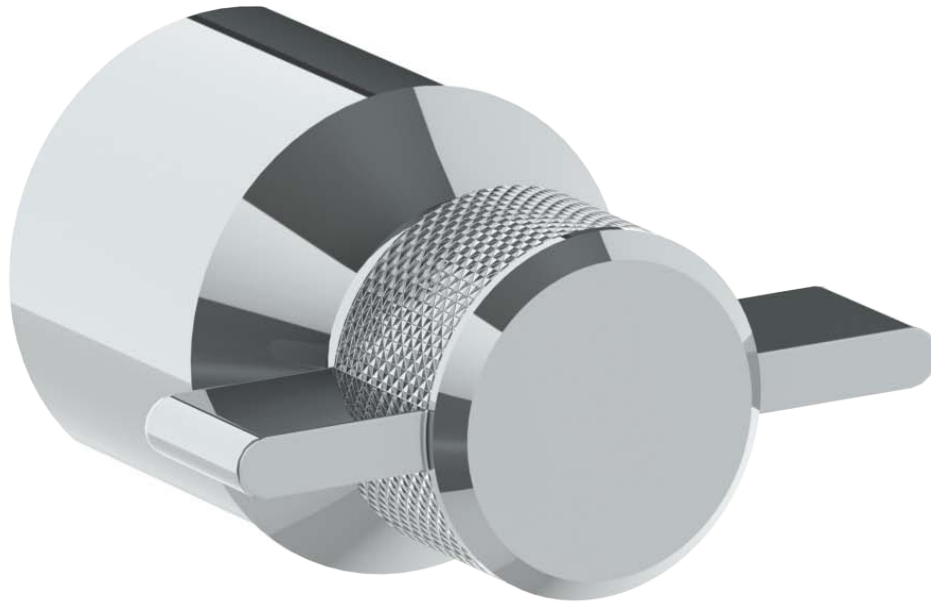

**25-WTR-IN16**

Wall Mounted Trim with Alignment Kit

For use with SS-TS200-H, SS-TS200-C, SS-TS150-H, SS-WD2, SS-WD3, SS-VCWD2 or SS-VCWD3 concealed rough

**WATERMARK** DESIGNS 3/29/2018