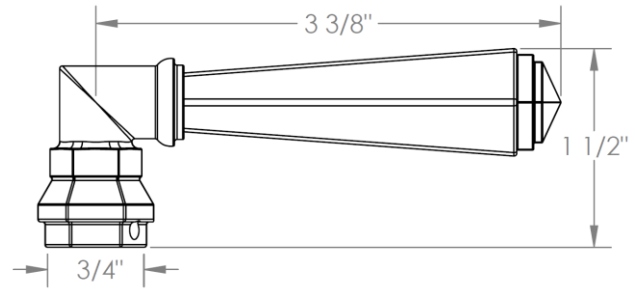

Gramercy Handle Options

X – OXFORD & V – WALES

Y – LYONS

Y2 – WILLIAMS