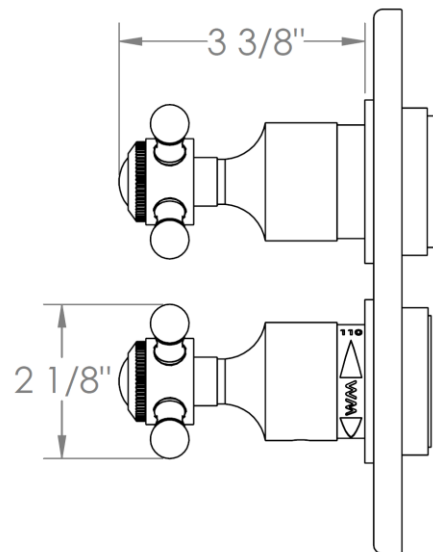

312-T20-V

Trim Kit for Thermostatic Valve

For use with SS-TH2000, SS-TH4000, SS-THVD2 or SS-THVD3
thermostatic roughs with built-in control

WATERMARK DESIGNS 8/13/2018

Gramercy Handle Options

X – OXFORD & V – WALES

Y – LYONS

Y2 – WILLIAMS