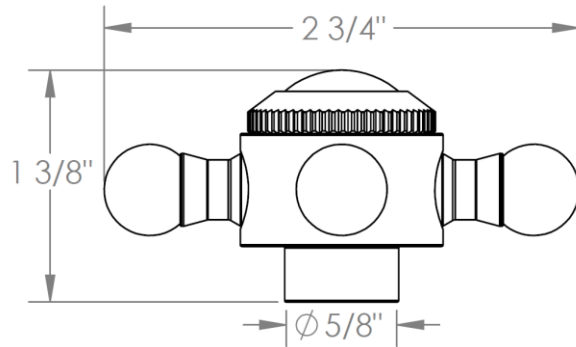

312-T20-V

Trim Kit for Thermostatic Valve

For use with SS-TH2000, SS-TH4000, SS-THVD2 or SS-THVD3
thermostatic roughs with built-in control

WATERMARK DESIGNS 8/13/2018

Gramercy Handle Options

X – OXFORD & V – WALES