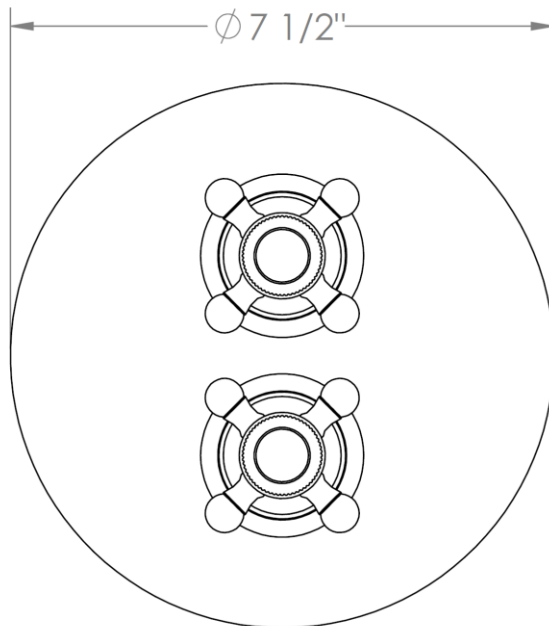

312-T20-V

Trim Kit for Thermostatic Valve

For use with SS-TH2000, SS-TH4000, SS-THVD2 or SS-THVD3
thermostatic roughs with built-in control

WATERMARK DESIGNS 8/13/2018

Gramercy Handle Options

X – OXFORD & V – WALES

Y – LYONS

Y2 – WILLIAMS