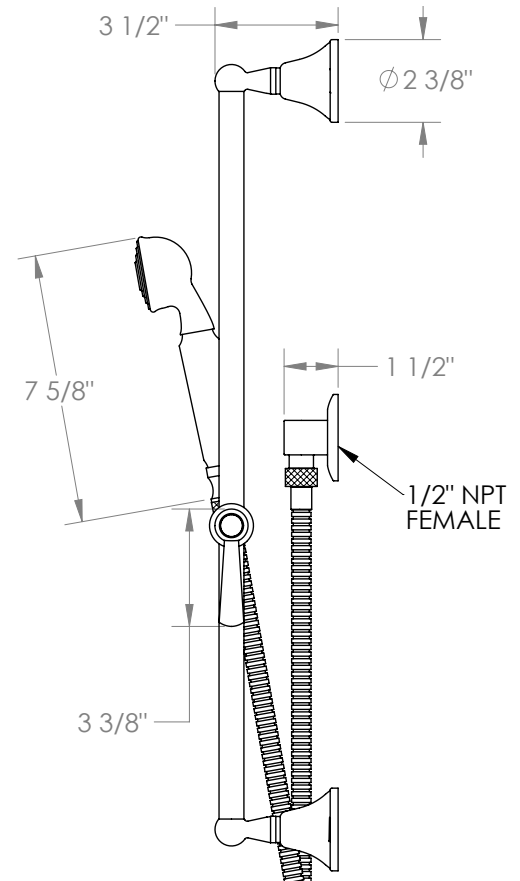

# WATERMARK

BROOKLYN, NEW YORK

York

313-HSPB1-WW

Positioning Bar Shower Kit with Hand Shower

- Handshower Flow Rate: 1.75 GPM
- Slide bar features an adjustable shower holder that can be set along length of bar and can be set at angle up to 45°
- Hose Length: 69"
- Includes two backflow preventers- one in the hand shower and one in the wall elbow

Includes The Following Components:

- Shower Positioning Bar: 313-6524
- Hand Shower: SH-S525A
- Wall Elbow: ELB-6001
- Shower Hose: DS-4079

Available in all finishes shown on the [Watermark Designs website](https://www.watermark-designs.com)

Meets the applicable requirements of ASME A112.18.1-2005/CSA B125.1-05, entitled "Plumbing Supply Fittings".

Watermark Designs reserves the right to make revisions without notice to produce specifications. All product dimensions are nominal.