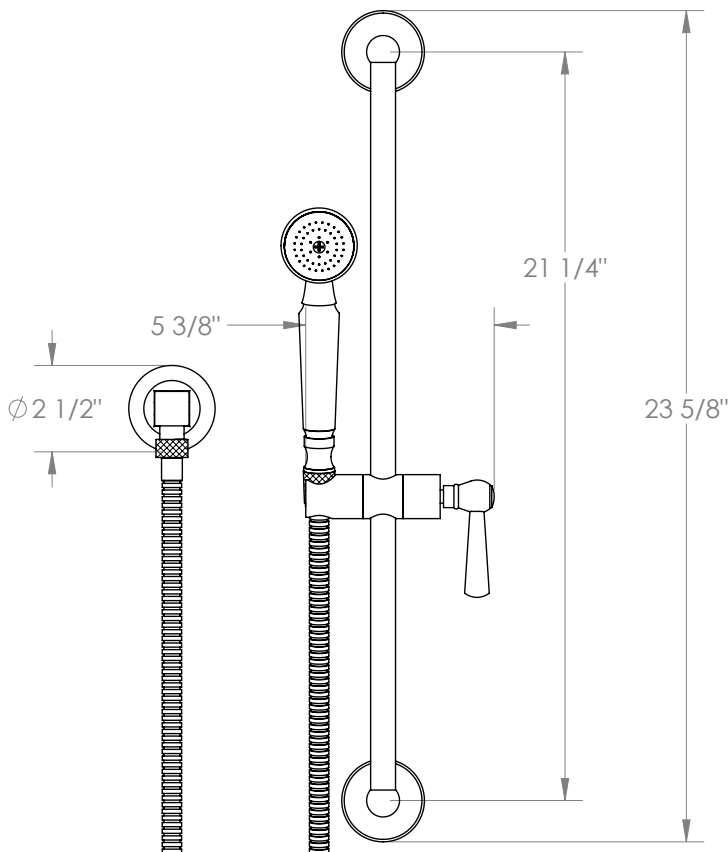

# WATERMARK

BROOKLYN, NEW YORK

York

313-HSPB1-WW

Positioning Bar Shower Kit with Hand Shower

- Handshower Flow Rate: 1.75 GPM
- Slide bar features an adjustable shower holder that can be set along length of bar and can be set at angle up to 45°
- Hose Length: 69"
- Includes two backflow preventers- one in the hand shower and one in the wall elbow

Includes The Following Components:

- Shower Positioning Bar: 313-6524
- Hand Shower: SH-S525A
- Wall Elbow: ELB-6001
- Shower Hose: DS-4079

Available in all finishes shown on the [Watermark Designs website](https://www.watermark-designs.com)

Meets the applicable requirements of ASME A112.18.1-2005/CSA B125.1-05, entitled "Plumbing Supply Fittings".

Watermark Designs reserves the right to make revisions without notice to produce specifications. All product dimensions are nominal.