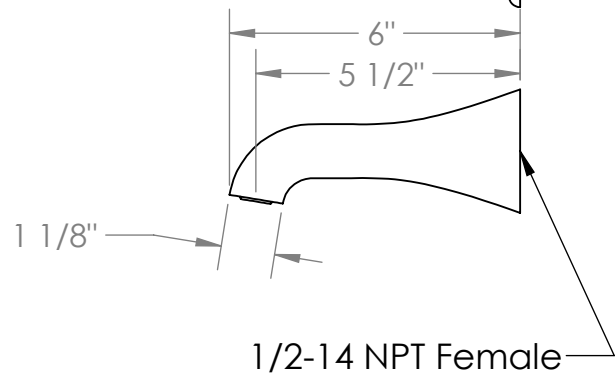

321-5-SWA

Wall Mounted 3 Hole Bath Set

Meets the applicable requirements of ASME A12.18.1-2005/CSA B125.1-05, entitled "Plumbing Supply Fittings"

WATERMARK DESIGNS 8/23/2023

350 Dewitt Ave Brooklyn NY 11207 USA T 718 257 2800 F 718 257 2144 info@watermark-designs.com