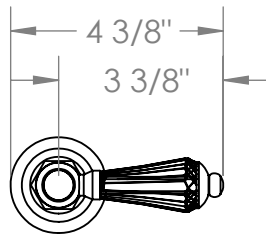

321-5-SWA

Wall Mounted 3 Hole Bath Set

Meets the applicable requirements of ASME A12.18.1-2005/CSA B125.1-05, entitled "Plumbing Supply Fittings"

WATERMARK DESIGNS 8/23/2023

350 Dewitt Ave Brooklyn NY 11207 USA T 718 257 2800 F 718 257 2144 info@watermark-designs.com