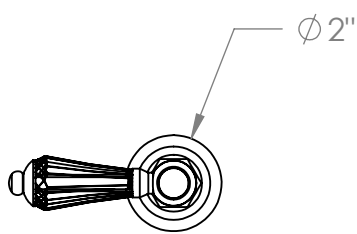

321-5-SWA

Wall Mounted 3 Hole Bath Set

Meets the applicable requirements of ASME A12.18.1-2005/CSA B125.1-05, entitled "Plumbing Supply Fittings"

WATERMARK DESIGNS 8/23/2023

350 Dewitt Ave Brooklyn NY 11207 USA T 718 257 2800 F 718 257 2144 info@watermark-designs.com