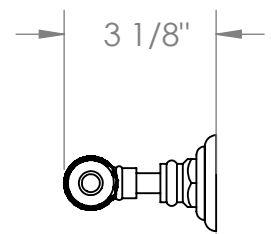

321-5-SWA

Wall Mounted 3 Hole Bath Set

Meets the applicable requirements of ASME A12.18.1-2005/CSA B125.1-05, entitled "Plumbing Supply Fittings"

WATERMARK DESIGNS 8/23/2023

350 Dewitt Ave Brooklyn NY 11207 USA T 718 257 2800 F 718 257 2144 info@watermark-designs.com