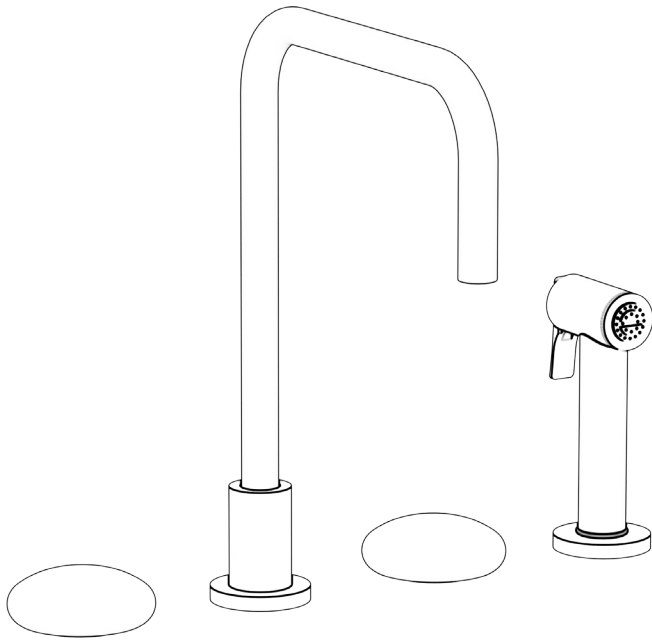

## Zen 36-7.1-WM

Deck Mounted, Two Handle Faucet with Side Spray

- Side Spray Hose Length: 50" (Final Length May Vary)
- Fits Deck Up To 1-3/4" Thick
- Recommended Mounting Hole: 1-3/8"
- All Lead-Free Brass Construction
- Flow Rate: 1.75 GPM
- 1/4 Turn Ceramic Cartridge
- 360° Rotating Spout
- Professional Installation Required

## Metal Handles:

Sky (BL1)