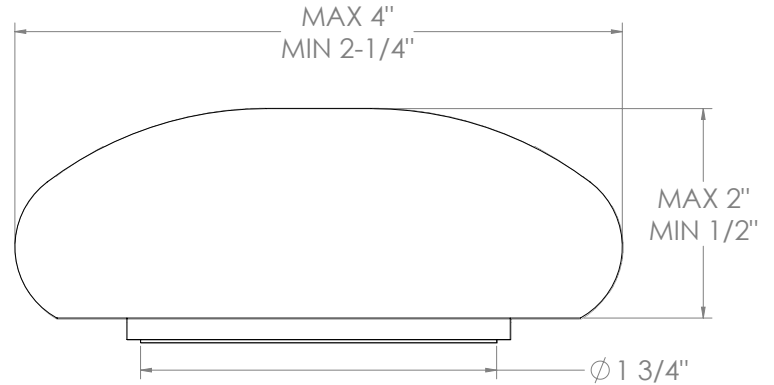

## Zen 36-7.1-WM

Deck Mounted, Two Handle Faucet with Side Spray

- Side Spray Hose Length: 50" (Final Length May Vary)
- Fits Deck Up To 1-3/4" Thick
- Recommended Mounting Hole: 1-3/8"
- All Lead-Free Brass Construction
- Flow Rate: 1.75 GPM
- 1/4 Turn Ceramic Cartridge
- 360° Rotating Spout
- Professional Installation Required

## Rock Handles:

Harvest Dark (HD)

Harvest Light (HL)

Mountain Morning (MM)

Winter Morning (WM)

NOTE: Each rock handle is a natural stone handpicked from the pristine shores of the Great Lakes. Each one is unique and will not be identical to another, though we try to pair the most similar ones. The dimensions shown here are only to be used as a guide.