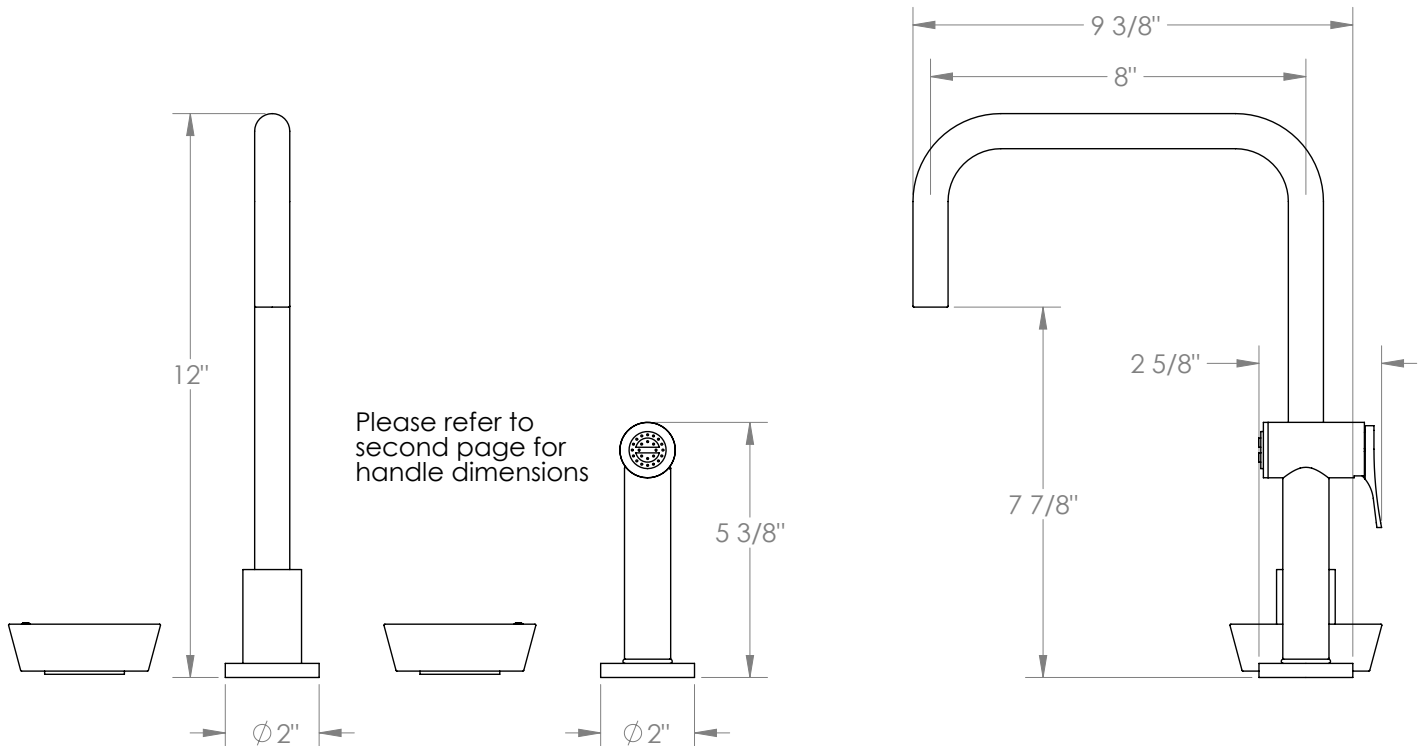

## Zen 36-7.1-WM

Deck Mounted, Two Handle Faucet with Side Spray

- Side Spray Hose Length: 50" (Final Length May Vary)
- Fits Deck Up To 1-3/4" Thick
- Recommended Mounting Hole: 1-3/8"
- All Lead-Free Brass Construction
- Flow Rate: 1.75 GPM
- 1/4 Turn Ceramic Cartridge
- 360° Rotating Spout
- Professional Installation Required

Available in all finishes shown on the [Watermark Designs website](#)

Meets the applicable requirements of ASME A112.18.1-2005/CSA B125.1-05, entitled "Plumbing Supply Fittings".

Watermark Designs reserves the right to make revisions without notice to produce specifications. All product dimensions are nominal.