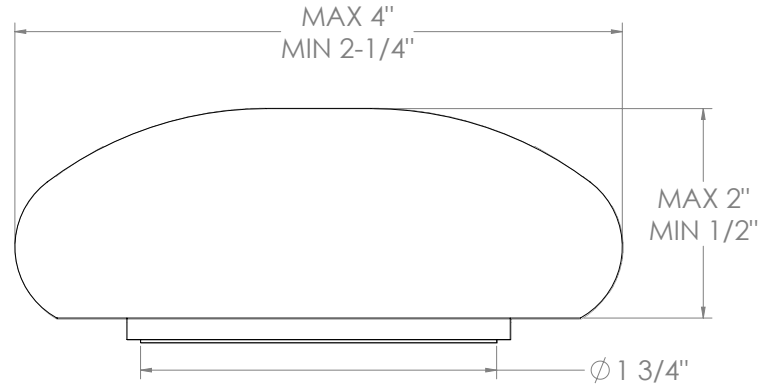

WATERMARK

BROOKLYN, NEW YORK

Zen 36-7.1.3-CM

Deck Mounted, Single Handle Faucet

- Fits Deck Up To 3" Thick
- Recommended Mounting Hole: 1-3/8"
- All Lead-Free Brass Construction
- Flow Rate: 1.75 GPM
- Ceramic Mixing Cartridge
- 360° Rotating Spout
- Professional Installation Required

Available in all finishes shown on the [Watermark Designs website](#)

Meets the applicable requirements of ASME A112.18.1-2005/CSA B125.1-05, entitled "Plumbing Supply Fittings".

Watermark Designs reserves the right to make revisions without notice to produce specifications. All product dimensions are nominal.

09/2023

350 Dewitt Ave. Brooklyn, NY 11207 USA | T: 1 718 257 2800 | F: 1 718 257 2144 | customerservice@watermark-designs.com

WATERMARK

BROOKLYN, NEW YORK

Rock Handles:

Harvest Dark (HD)

Harvest Light (HL)

Mountain Morning (MM)

Winter Morning (WM)

NOTE: Each rock handle is a natural stone handpicked from the pristine shores of the Great Lakes. Each one is unique and will not be identical to another, though we try to pair the most similar ones. The dimensions shown here are only to be used as a guide.