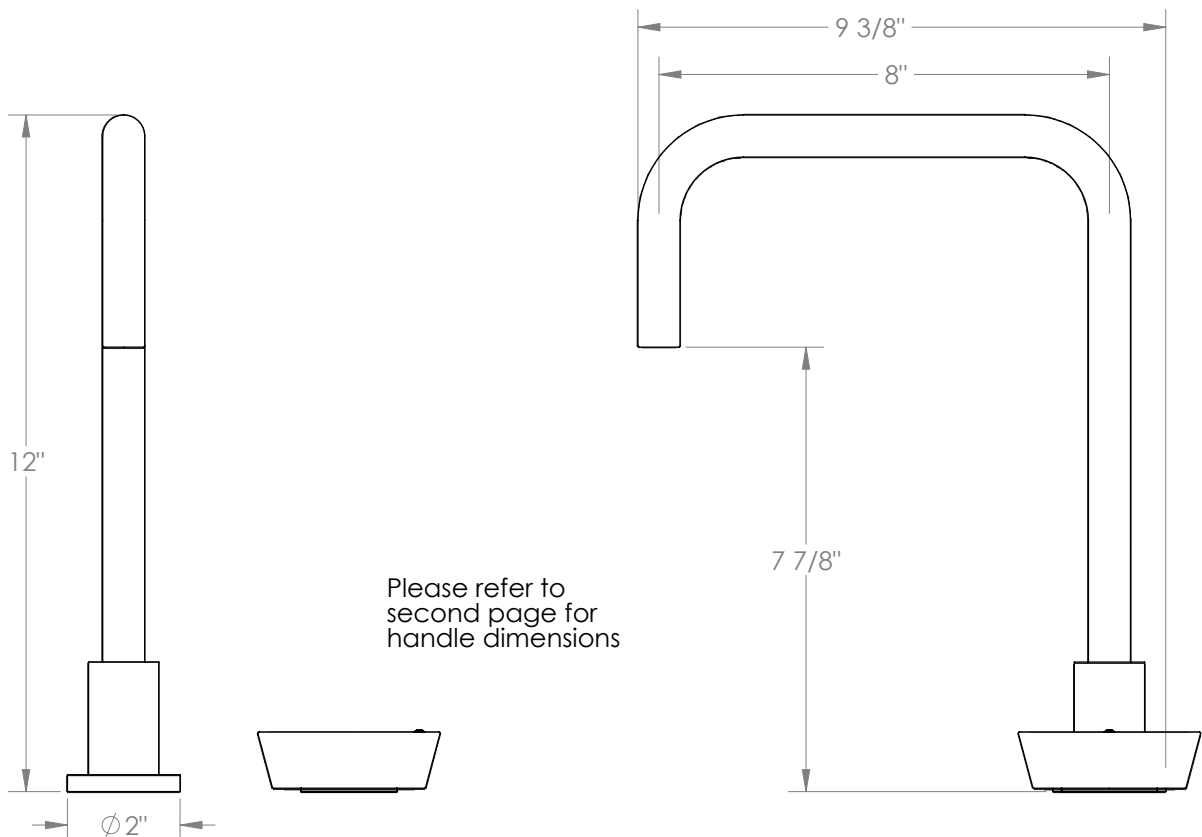

WATERMARK

BROOKLYN, NEW YORK

Zen 36-7.1.3-CM

Deck Mounted, Single Handle Faucet

- Fits Deck Up To 3" Thick
- Recommended Mounting Hole: 1-3/8"
- All Lead-Free Brass Construction
- Flow Rate: 1.75 GPM
- Ceramic Mixing Cartridge
- 360° Rotating Spout
- Professional Installation Required

Available in all finishes shown on the [Watermark Designs website](#)

Meets the applicable requirements of ASME A112.18.1-2005/CSA B125.1-05, entitled "Plumbing Supply Fittings".

Watermark Designs reserves the right to make revisions without notice to produce specifications. All product dimensions are nominal.