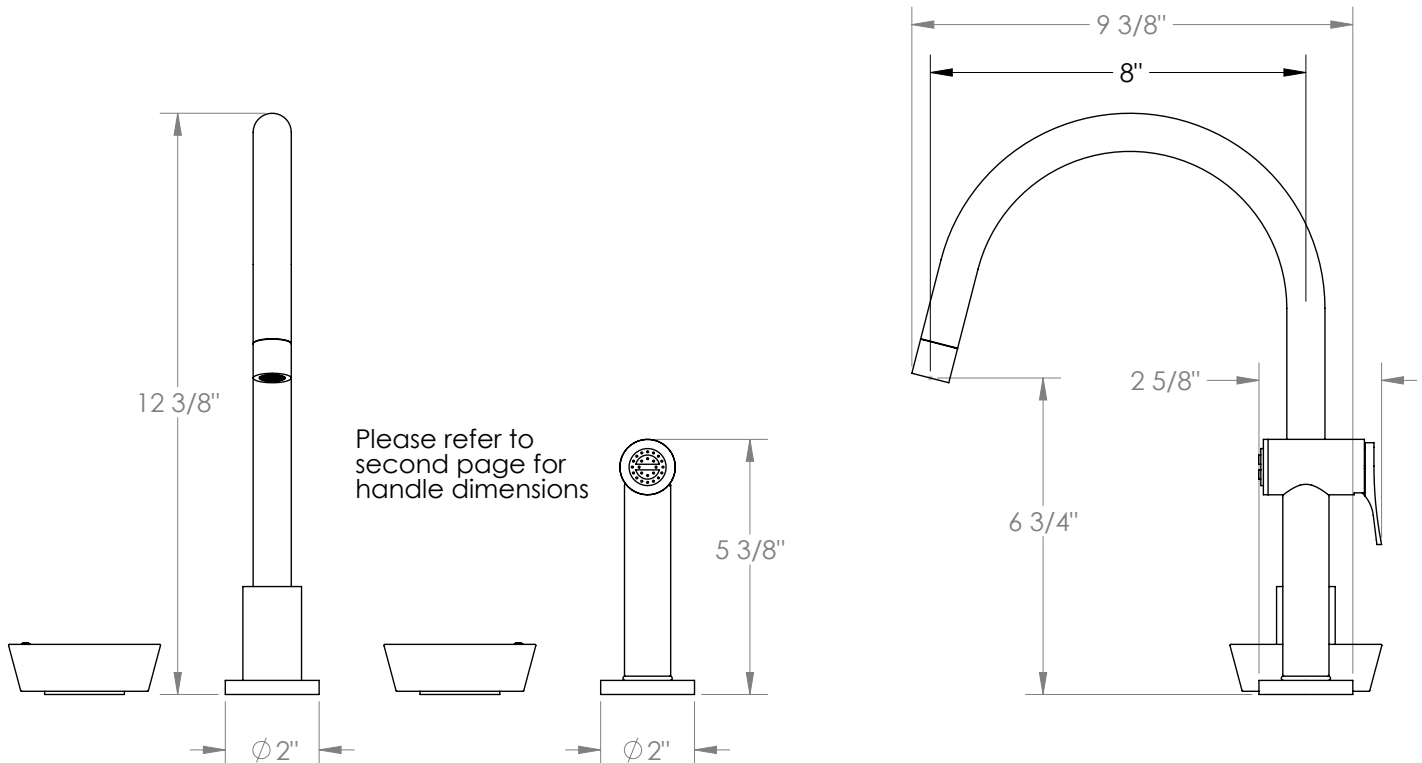

## Zen 36-7.1G-WM

Deck Mounted, Two Handle, Gooseneck Faucet  
with Side Spray

- Side Spray Hose Length: 50" (Final Length May Vary)
- Fits Deck Up To 1-3/4" Thick
- Recommended Mounting Hole: 1-3/8"
- All Lead-Free Brass Construction
- Flow Rate: 1.75 GPM
- 1/4 Turn Ceramic Cartridge
- 360° Rotating Spout
- Professional Installation Required

Available in all finishes shown on the [Watermark Designs website](#)

Meets the applicable requirements of ASME A112.18.1-2005/CSA B125.1-05, entitled "Plumbing Supply Fittings".

Watermark Designs reserves the right to make revisions without notice to produce specifications. All product dimensions are nominal.