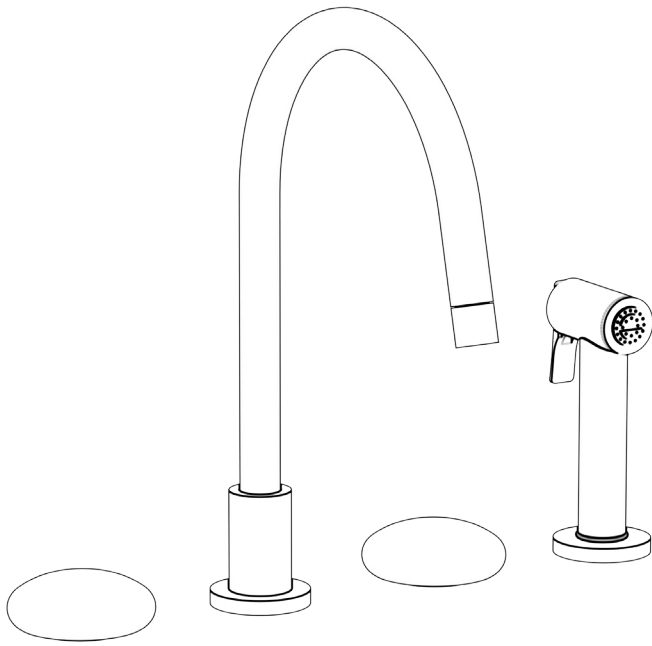

## Zen 36-7.1G-WM

Deck Mounted, Two Handle, Gooseneck Faucet  
with Side Spray

- Side Spray Hose Length: 50" (Final Length May Vary)
- Fits Deck Up To 1-3/4" Thick
- Recommended Mounting Hole: 1-3/8"
- All Lead-Free Brass Construction
- Flow Rate: 1.75 GPM
- 1/4 Turn Ceramic Cartridge
- 360° Rotating Spout
- Professional Installation Required

## Metal Handles:

Sky (BL1)