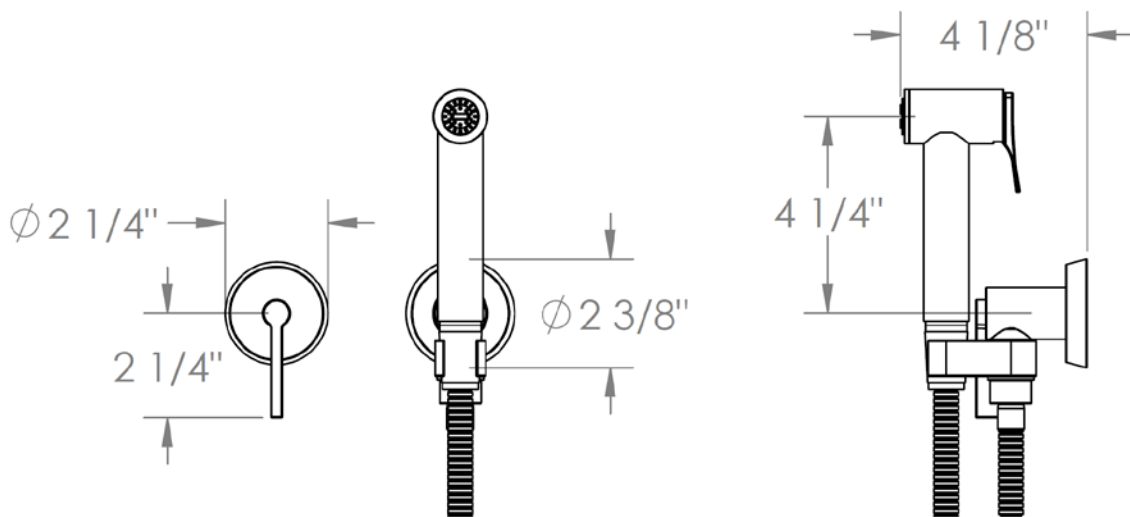

**37-4.4-BL2**

Wall Mounted Bidet Spray Set  
Includes Progressive Mixer and 49" Hose  
Requires single handle valve SS-SHV1.2

Meets the applicable requirements of ASME A112.18.1-2005/CSA B125.1-05, entitled "Plumbing Supply Fittings"