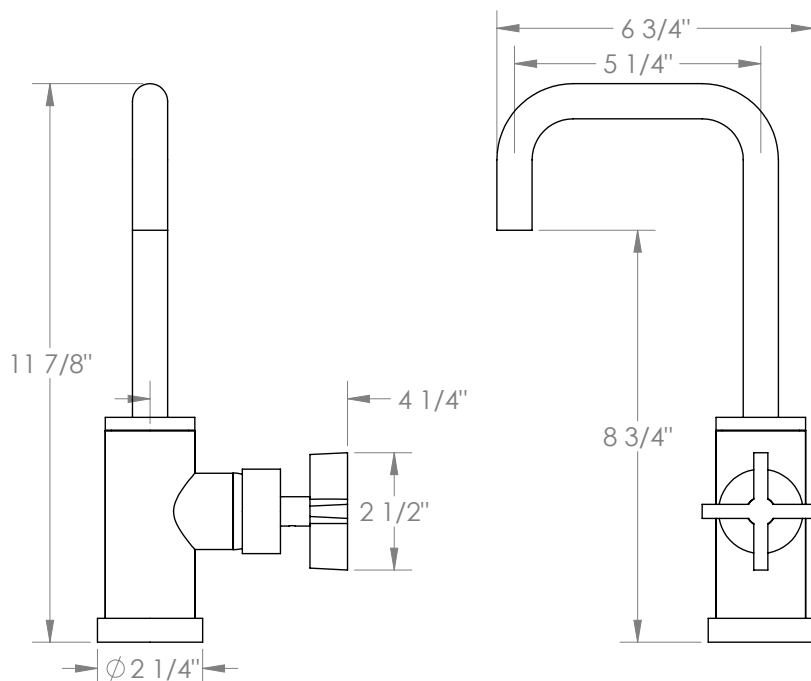

# WATERMARK

BROOKLYN, NEW YORK

*Blue*  
**37-9.3-BL3**

Deck Mounted, Monoblock Kitchen Prep Faucet

- Fits Deck Up To 1-1/2" Thick
- Recommended Mounting Hole: 1-3/8"
- All Lead-Free Brass Construction
- Flow Rate: 1.75 GPM
- Ceramic Mixing Cartridge
- 360° Rotating Spout
- Professional Installation Required

Available in all finishes shown on the [Watermark Designs website](#)

Meets the applicable requirements of ASME A112.18.1-2005/CSA B125.1-05, entitled "Plumbing Supply Fittings".

Watermark Designs reserves the right to make revisions without notice to produce specifications. All product dimensions are nominal.