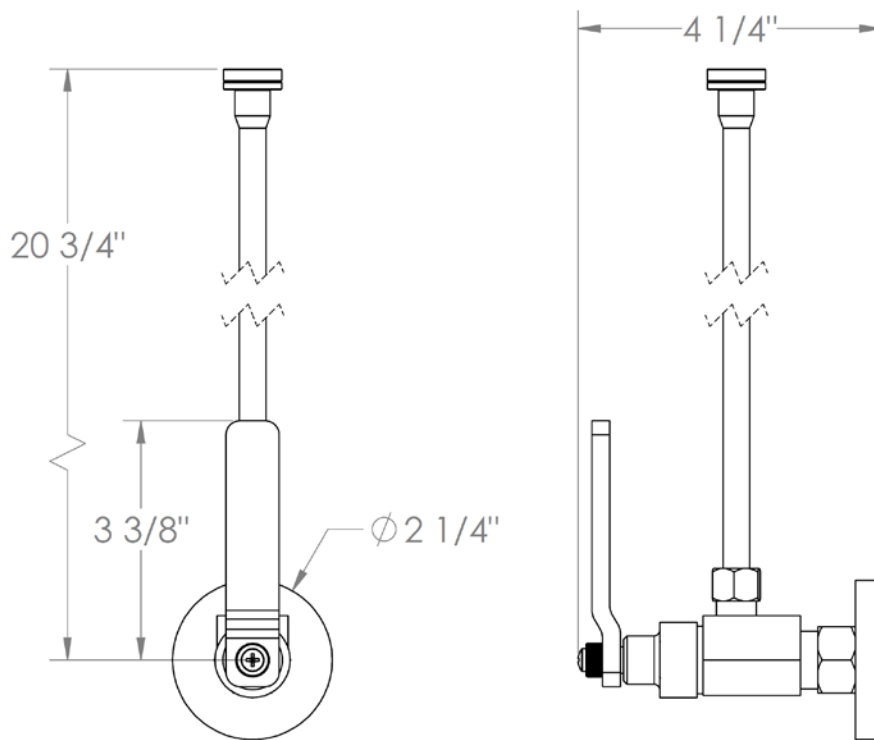

38-MAS5-EV4

Toilet Angle Stop Kit

1/2" Compression x 3/8" OD Compression

WATERMARK DESIGNS 6/29/2018