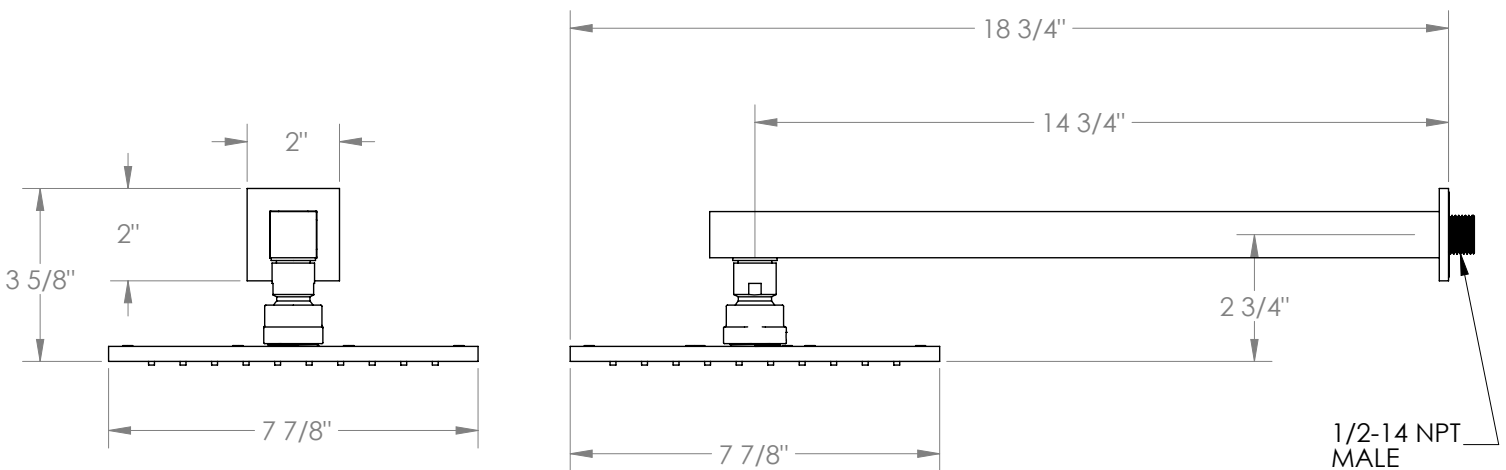

WATERMARK

BROOKLYN, NEW YORK

Brut

64-HAF

Wall Mounted Showerhead

- Flow Rate: 1.75 GPM at 80 psi
- Self-Cleaning Silicone Jets
- Includes: SS-SQ70AF and SH-SQ050.
- Professional Installation Required.

Available in all finishes shown on the [Watermark Designs website](#)

Meets the applicable requirements of ASME A112.18.1-2005/CSA B125.1-05, entitled "Plumbing Supply Fittings".

Watermark Designs reserves the right to make revisions without notice to product specifications. All product dimensions are nominal.