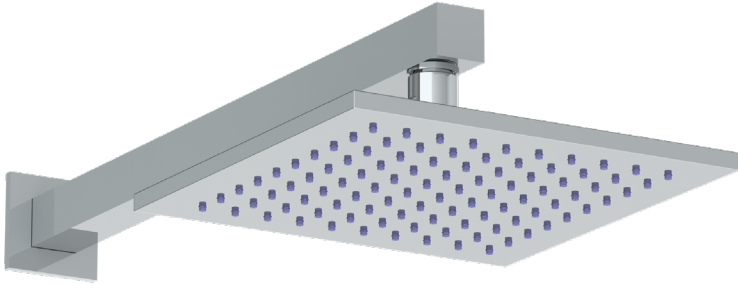

WATERMARK

BROOKLYN, NEW YORK

Brut

64-HAF

Wall Mounted Showerhead

- Flow Rate: 1.75 GPM at 80 psi
- Self-Cleaning Silicone Jets
- Includes: SS-SQ70AF and SH-SQ050.
- Professional Installation Required.

Available in all finishes shown on the [Watermark Designs website](#)

Meets the applicable requirements of ASME A112.18.1-2005/CSA B125.1-05, entitled "Plumbing Supply Fittings".

Watermark Designs reserves the right to make revisions without notice to product specifications. All product dimensions are nominal.