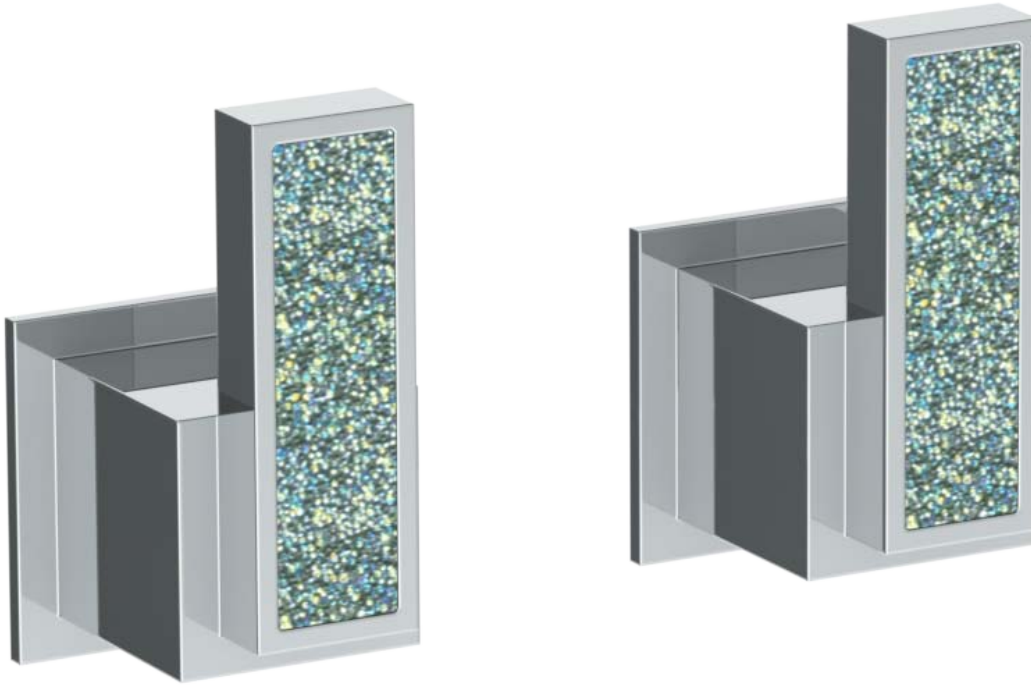

97-WTR2-J5

Wall Mounted 2-Valve Shower Trim

For use with SS-506 rough

Includes Alignment Kit

WATERMARK DESIGNS 3/1/2018

350 Dewitt Ave Brooklyn NY 11207 USA T 718 257 2800 F 718 257 2144 info@watermark-designs.com