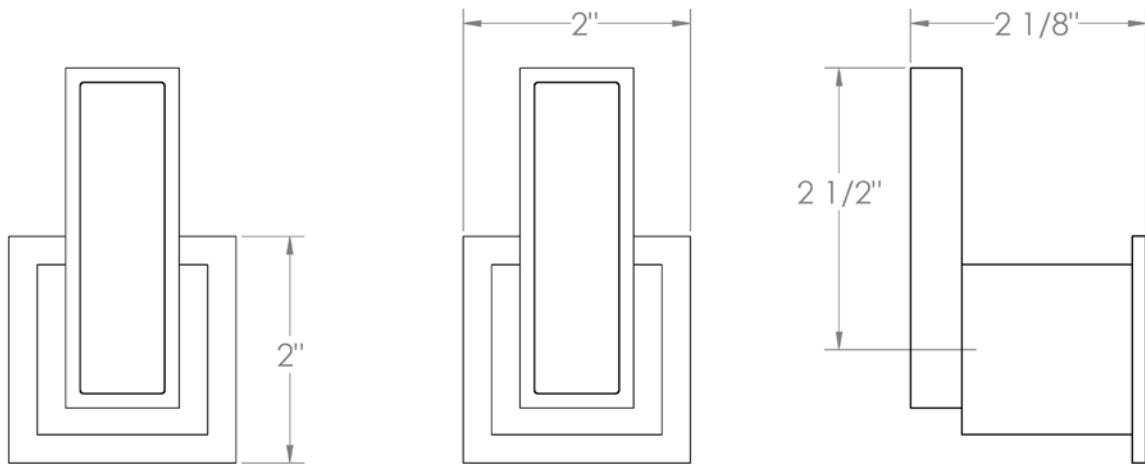

97-WTR2-J5

Wall Mounted 2-Valve Shower Trim

For use with SS-506 rough

Includes Alignment Kit

WATERMARK DESIGNS 3/1/2018

350 Dewitt Ave Brooklyn NY 11207 USA T 718 257 2800 F 718 257 2144 info@watermark-designs.com