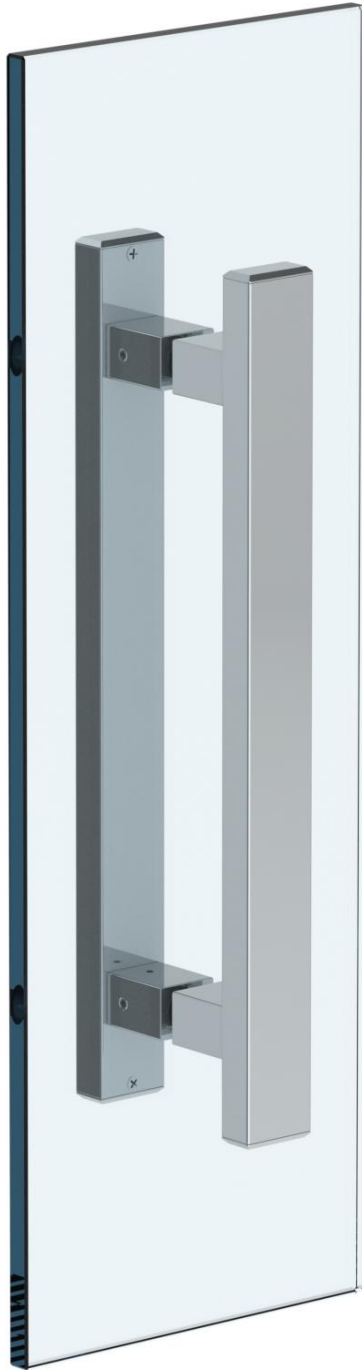

### GB3\_-DDP

Glass Mounted Double Door Pull  
For use with  $\text{Ø}1/2''$  Holes and  $1/2''$  thick glass.  
Edge Collection

MODEL NO.	DIMENSION L	DIMENSION OA
GB31-DDP	12"	16"
GB33-DDP	18"	22"
GB34-DDP	24"	28"