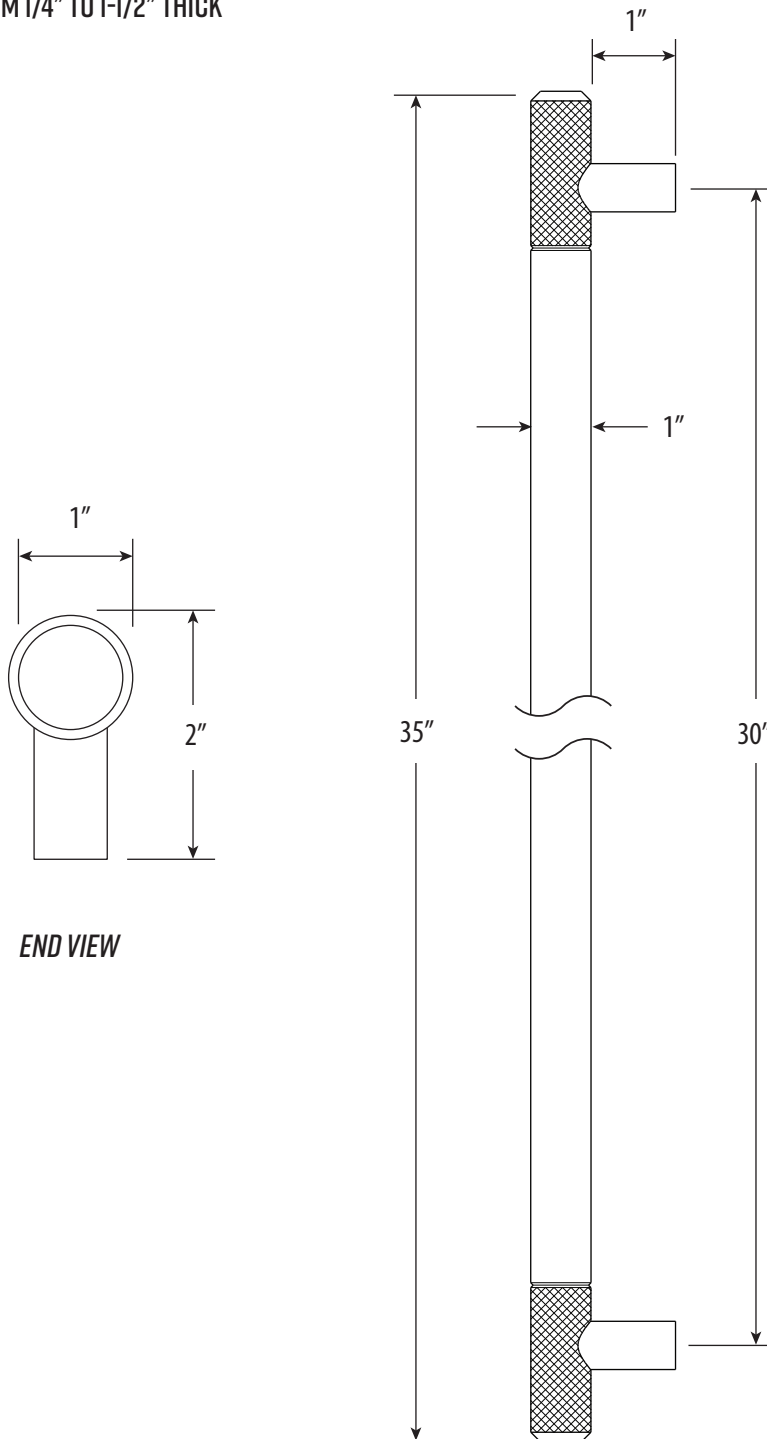

MODERN INDUSTRIAL 30" APPLIANCE / DOOR PULL

HMP-3000

• FITS MATERIALS FROM 1/4" TO 1-1/2" THICK

 **ECO BRASS**
HIGH PERFORMANCE LEAD FREE BRASS

DIMENSIONS MAY VARY AND ARE SUBJECT TO CHANGE. NO RESPONSIBILITY IS ASSUMED FOR USE OF SUPERCEDED OR VOIDED DATA