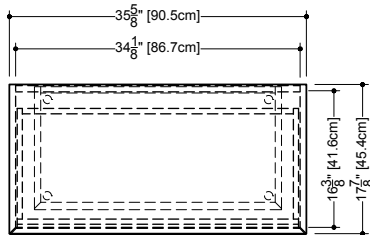

finishes and colors

oak

natural
wenge
white
black
stone harbour grey
coffee bean
smoked

walnut

natural
natural no calico
chocolate

premium wood

eucalyptus
mozambique

matte lacquer

white
stone harbour grey
black

high gloss lacquer*

white

45 degree bevel cuts precluding the need for drawer hardware

All natural wood veneer

AWI rated level 5 marine grade finish for moisture resistance and durability (industry's highest finishing class)

Finished vanity interiors in addition to front and sides

Solid maple dovetailed drawers

Drawer within a drawer

Slow closing ball bearing glides

Note:

This unit must be fixed to the wall

*ATTENTION: Interior in white mat.

Drawers configuration

Full depth

WETSTYLE cannot be held responsible for any technical errors and reserves the right to make revisions without notice.

Approximate measurement.
The manufacturer accepts 1/4" (6.35mm) variance.

www.WETSTYLE.COM - Montreal - Canada
Tel. 1 888.536.9001 - service@wetstyle.com