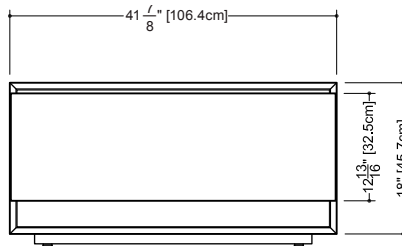

M Collection metro series

Freestanding vanity

18" height – 18" depth

Furniture

Freestanding vanity MM 4218 FS – 42" length

17 7/8" depth x 41 7/8" length x 19 1/2" height – 454 x 1064 x 494 mm

front view

finishes and colors

oak

natural
wenge
white
black
stone harbour grey
coffee bean
smoked

walnut

natural
natural no calico
chocolate

premium wood

eucalyptus
mozambique

matte lacquer

white
stone harbour grey
black

high gloss lacquer*

white

- 45 degree bevel cuts precluding the need for drawer hardware

- All natural wood veneer

- AWI rated level 5 marine grade finish for moisture resistance and durability (industry's highest finishing class)

- Finished vanity interiors in addition to front and sides

- Solid maple dovetailed drawers

- Drawer within a drawer

- Slow closing ball bearing glides

Note:

This unit must be fixed to the wall

*ATTENTION: Interior in white mat.

Drawers configuration

Full depth

WETSTYLE cannot be held responsible for any technical errors and reserves the right to make revisions without notice.

Approximate measurement.
The manufacturer accepts 1/4" (6.35mm) variance.

www.WETSTYLE.COM - Montreal - Canada
Tel. 1 888.536.9001 - service@wetstyle.com