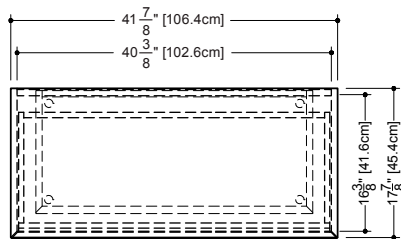

M Collection metro series

Freestanding vanity

18" height – 18" depth

Furniture

Freestanding vanity MM 4218 FS – 42" length

17 7/8" depth x 41 7/8" length x 19 1/2" height – 454 x 1064 x 494 mm

plan view

finishes and colors

oak

natural
wenge
white
black
stone harbour grey
coffee bean
smoked

walnut

natural
natural no calico
chocolate

premium wood

eucalyptus
mozambique

matte lacquer

white
stone harbour grey
black

high gloss lacquer*

white

- 45 degree bevel cuts precluding the need for drawer hardware

- All natural wood veneer

- AWI rated level 5 marine grade finish for moisture resistance and durability (industry's highest finishing class)

- Finished vanity interiors in addition to front and sides

- Solid maple dovetailed drawers

- Drawer within a drawer

- Slow closing ball bearing glides

Note:

This unit must be fixed to the wall

*ATTENTION: Interior in white mat.

Drawers configuration

Full depth

WETSTYLE cannot be held responsible for any technical errors and reserves the right to make revisions without notice.

Approximate measurement.
The manufacturer accepts 1/4" (6.35mm) variance.

www.WETSTYLE.COM - Montreal - Canada
Tel. 1 888.536.9001 - service@wetstyle.com