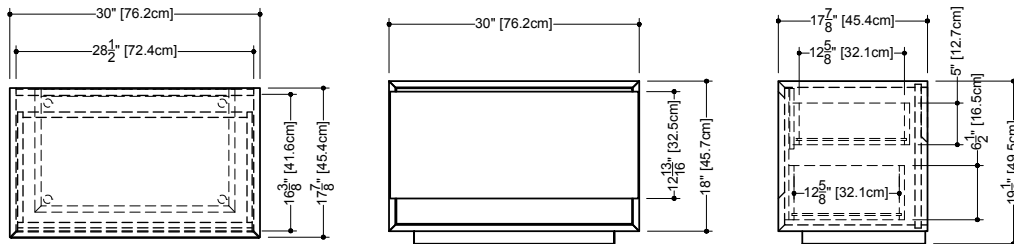

finishes and colors

oak

natural
wenge
white
black
stone harbour grey
coffee bean
smoked

walnut

natural
natural no calico
chocolate

premium wood

eucalyptus
mozambique

matte lacquer

white
stone harbour grey
black

high gloss lacquer*

white

- 45 degree bevel cuts precluding the need for drawer hardware

- All natural wood veneer
- AWI rated level 5 marine grade finish for moisture resistance and durability (industry's highest finishing class)
- Finished vanity interiors in addition to front and sides
- Solid maple dovetailed drawers
- Drawer within a drawer
- Slow closing ball bearing glides

Note:

This unit must be fixed to the wall

*ATTENTION: Interior in white mat.

Drawers configuration

Full depth

WETSTYLE cannot be held responsible for any technical errors and reserves the right to make revisions without notice.

Approximate measurement.
The manufacturer accepts 1/4" (6.35mm) variance.

www.WETSTYLE.COM - Montreal - Canada
Tel. 1 888.536.9001 - service@wetstyle.com