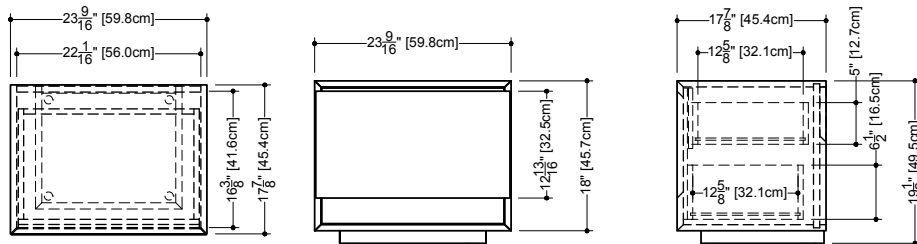

finishes and colors

oak

natural
wenge
white
black
stone harbour grey
coffee bean
smoked

walnut

natural no calico
chocolate

premium wood

eucalyptus
mozambique

matte lacquer

white
stone harbour grey
black

high gloss lacquer*

white

45 degree bevel cuts precluding the need for drawer hardware

All natural wood veneer

AWI rated level 5 marine grade finish for moisture resistance and durability (industry's highest finishing class)

Finished vanity interiors in addition to front and sides

Solid maple dovetailed drawers

Drawer within a drawer

Slow closing ball bearing glides

Note:

This unit must be fixed to the wall

Drawers configuration

Full depth

*ATTENTION: Interior in white mat.

WETSTYLE cannot be held responsible for any technical errors and reserves the right to make revisions without notice.

Approximate measurement.
The manufacturer accepts 1/4" (6.35mm) variance.

www.WETSTYLE.COM - Montreal - Canada
Tel. 1 888.536.9001 - service@wetstyle.com