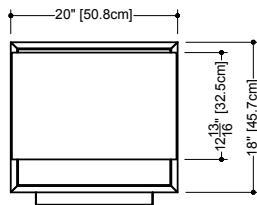

## Freestanding vanity MM 1818 FS – 18" length

17 7/8" depth x 17 3/4" length x 19 1/2" height – 454 x 451 x 494 mm

## Freestanding vanity MM 2018 FS – 20" length

17 7/8" depth x 19 3/4" length x 19 1/2" height – 454 x 502 x 494 mm