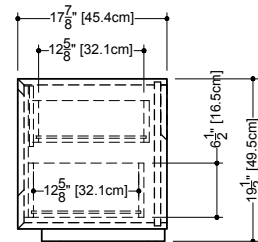

finishes and colors

oak

natural
wenge
white
black
stone harbour grey
coffee bean
smoked

walnut

natural
natural no calico
chocolate

premium wood

eucalyptus
mozambique

matte lacquer

white
stone harbour grey
black

high gloss lacquer*

white

45 degree bevel cuts precluding the need for drawer hardware

All natural wood veneer

AWI rated level 5 marine grade finish for moisture resistance and durability (industry's highest finishing class)

Finished vanity interiors in addition to front and sides

Solid maple dovetailed drawers

Drawer within a drawer

Slow closing ball bearing glides

Note:

This unit must be fixed to the wall

*ATTENTION: Interior in white mat.

Drawers configuration

Full depth

WETSTYLE cannot be held responsible for any technical errors and reserves the right to make revisions without notice.

Approximate measurement.
The manufacturer accepts 1/4" (6.35mm) variance.

www.WETSTYLE.COM - Montreal - Canada
Tel. 1 888.536.9001 - service@wetstyle.com