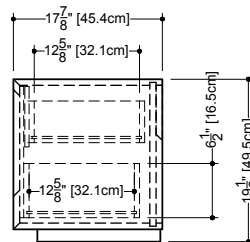

## Freestanding vanity MM 1818 FS – 18" length

17 7/8" depth x 17 3/4" length x 19 1/2" height – 454 x 451 x 494 mm

## Freestanding vanity MM 2018 FS – 20" length

17 7/8" depth x 19 3/4" length x 19 1/2" height – 454 x 502 x 494 mm