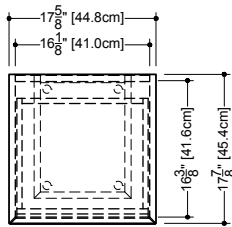

## Freestanding vanity MM 1818 FS – 18" length

17 7/8" depth x 17 3/4" length x 19 1/2" height – 454 x 451 x 494 mm

## Freestanding vanity MM 2018 FS – 20" length

17 7/8" depth x 19 3/4" length x 19 1/2" height – 454 x 502 x 494 mm