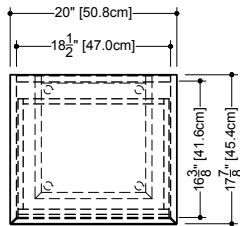

## Freestanding vanity MM 1818 FS – 18" length

17 7/8" depth x 17 3/4" length x 19 1/2" height – 454 x 451 x 494 mm

#### Drawers configuration

Full depth

WETSTYLE cannot be held responsible for any technical errors and reserves the right to make revisions without notice.

Approximate measurement.  
The manufacturer accepts 1/4" (6.35mm) variance.

## M Collection metro series

Freestanding vanity  
18" height – 18" depth

## Freestanding vanity MM 2018 FS – 20" length

17 7/8" depth x 19 3/4" length x 19 1/2" height – 454 x 502 x 494 mm