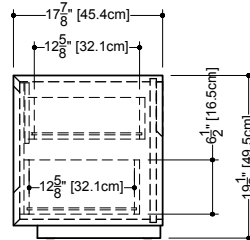

## Freestanding vanity MM 1818 FS – 18" length

17 7/8" depth x 17 3/4" length x 19 1/2" height – 454 x 451 x 494 mm