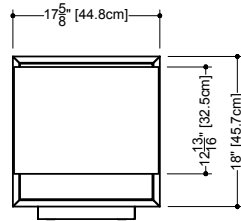

## Freestanding vanity MM 1818 FS – 18" length

17 7/8" depth x 17 3/4" length x 19 1/2" height – 454 x 451 x 494 mm

## Freestanding vanity MM 2018 FS – 20" length

17 7/8" depth x 19 3/4" length x 19 1/2" height – 454 x 502 x 494 mm