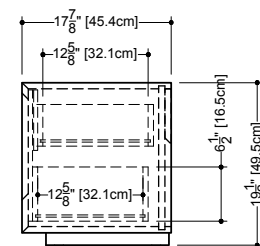

## Freestanding vanity MM 4218 FS – 42" length

17 7/8" depth x 41 7/8" length x 19 1/2" height – 454 x 1064 x 494 mm

plan view

front view

side view