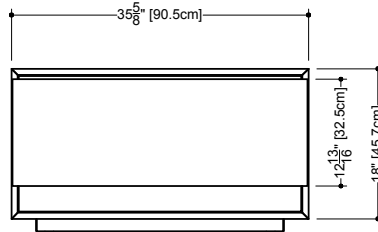

finishes and colors

oak

natural
wenge
white
black
stone harbour grey
coffee bean
smoked

walnut

natural
natural no calico
chocolate

premium wood

eucalyptus
mozambique

matte lacquer

white
stone harbour grey
black

high gloss lacquer*

white

45 degree bevel cuts precluding the need for drawer hardware

All natural wood veneer

AWI rated level 5 marine grade finish for moisture resistance and durability (industry's highest finishing class)

Finished vanity interiors in addition to front and sides

Solid maple dovetailed drawers

Drawer within a drawer

Slow closing ball bearing glides

Note:

This unit must be fixed to the wall

*ATTENTION: Interior in white mat.

Drawers configuration

Full depth

WETSTYLE cannot be held responsible for any technical errors and reserves the right to make revisions without notice.

Approximate measurement.
The manufacturer accepts 1/4" (6.35mm) variance.

www.WETSTYLE.COM - Montreal - Canada
Tel. 1 888.536.9001 - service@wetstyle.com