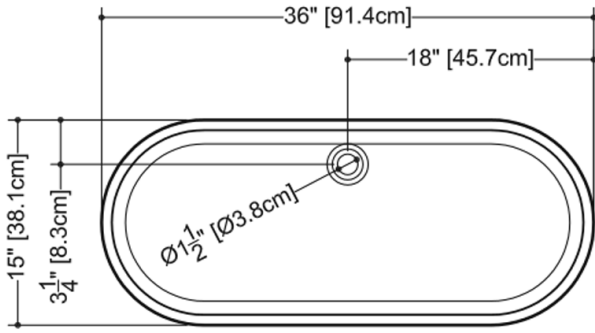

## TECHNICAL DETAILS

- **Width:** 15"
- **Length:** 36"
- **Height:** 4"
- **Weight:** 27 lbs / 12 kg

plan view

front view

side view

**VOV 836A**

WETSTYLE cannot be held responsible for any technical errors and reserves the right to make revisions without notice. Approximate measurement. The manufacturer accepts 1/4" (6.35mm) variance.