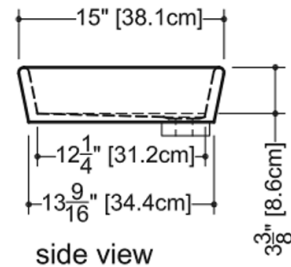

## TECHNICAL DETAILS

- **Width:** 15"
- **Length:** 36"
- **Height:** 4"
- **Weight:** 27 lbs / 12 kg

plan view

front view

side view

**VOV 836A**

WETSTYLE cannot be held responsible for any technical errors and reserves the right to make revisions without notice. Approximate measurement. The manufacturer accepts 1/4" (6.35mm) variance.