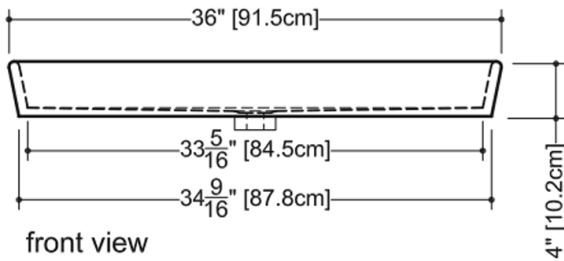

## TECHNICAL DETAILS

- **Width:** 15"
- **Length:** 36"
- **Height:** 4"
- **Weight:** 27 lbs / 12 kg

plan view

front view

side view

**VOV 836A**

WETSTYLE cannot be held responsible for any technical errors and reserves the right to make revisions without notice. Approximate measurement. The manufacturer accepts 1/4" (6.35mm) variance.