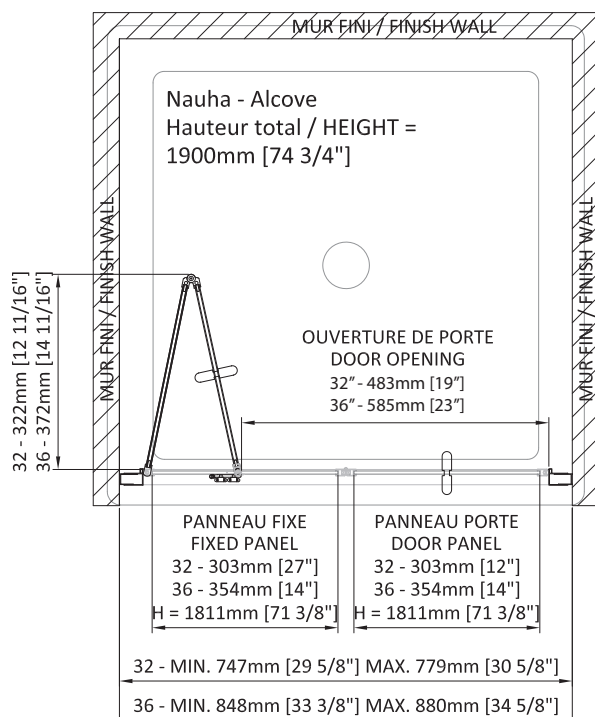

The Nauha series will solve any small space problems with its unique bi-fold design. Offered in 32" and 36", the door folds inwards, creating a large entryway opening, allowing you to utilise your small space fully. The Nauha is also one of our easiest and quickest collection to install with its compact and preassembled frame, leaving you more time to enjoy your beautiful new shower!

NAUHA

SHOWER DOOR ALCOVE 1 FOLDING DOOR

Door 32" : DNU3200ASTC21
Box #1 :
77 3/4" x 31 5/8" x 3 3/8"
1975 mm x 805 mm x 85 mm
60,63 lbs (27,5 kg)

Door 36" : DNU3600ASTC21
Box #1 :
77 3/4" x 35 5/8" x 3 3/8"
1975 mm x 905 mm x 85 mm
65,04 lbs (29,5 kg)

Total number of box : 1

- Large door opening
- Reversible left or right
- Height of 74³/₄" (1900mm)
- Door with pre-assembled framing
- Bi-fold door
- Space saving outside the shower
- Interior and exterior double handle in polished stainless-steel
- Soft rolling guaranteed for life
- Magnetic closing
- ZittaClean stain resistant glass treatment
- Safe 6mm tempered glass panels
- Finishing cap on extrusions
- Door stop
- Vertical seals

The Dimensions are subject to manufacturer's tolerance and may change without notice

www.zitta.ca