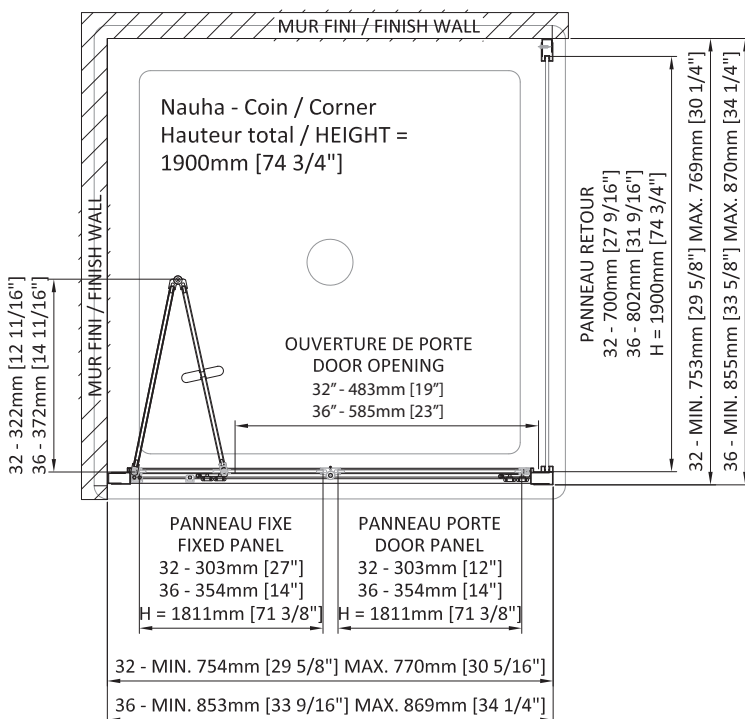

The Nauha series will solve any small space problems with its unique bi-fold design. Offered in 32" and 36", the door folds inwards, creating a large entryway opening, allowing you to utilise your small space fully. The Nauha is also one of our easiest and quickest collection to install with its compact and preassembled frame, leaving you more time to enjoy your beautiful new shower!

## SHOWER DOOR ALCOVE 1 FOLDING DOOR, 1 RETURN

Door 32" : DNU3200ASTC21  
Box #1 :  
77 3/4" x 31 5/8" x 3 3/8",  
60,63 lbs (27,5 kg)  
Panel 32" : DNU3200PSTX21  
Box #2 :  
77 3/4" x 31 7/8" x 3",  
54.01 lbs (24,5 kg)

Door 36" : DNU3600ASTC21  
Box #1 :  
77 3/4" x 35 5/8" x 3 3/8",  
65,04 lbs (29,5 kg)  
Panel 36" : DNU3600PSTX21  
Box #2 :  
77 3/4" x 35 7/8" x 3",  
60.63 lbs (27,5 kg)  
Total number of boxes : 2

- Large door opening
- Reversible left or right
- Height of 74 3/4" (1900mm)
- Door with pre-assembled framing
- Bi-fold door
- Space saving outside the shower
- Interior and exterior double handle in polished stainless-steel
- Soft rolling guaranteed for life
- Magnetic closing
- ZittaClean stain resistant glass treatment
- Safe 6mm tempered glass panels
- Finishing cap on extrusions
- Door stop
- Vertical seals