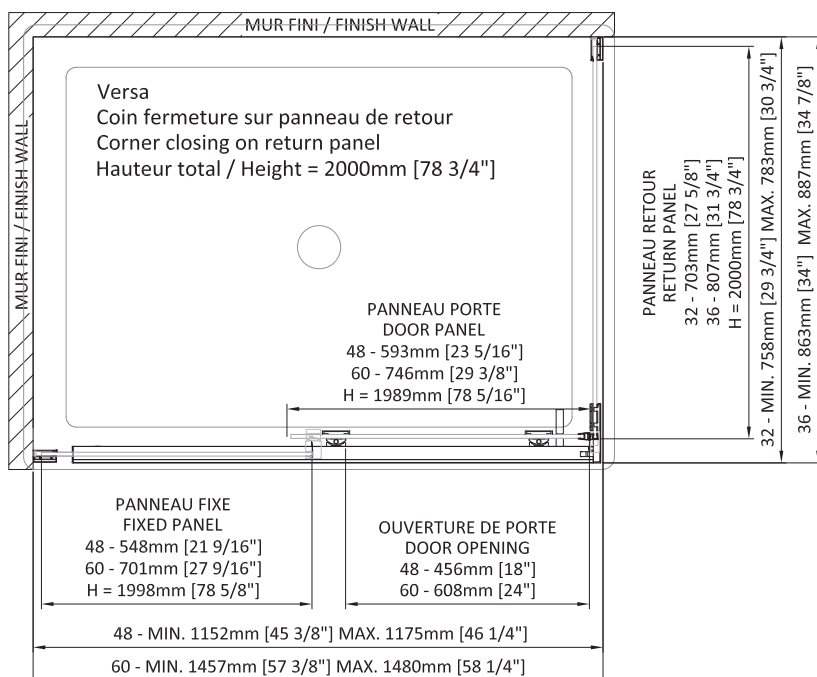

VERSA

SHOWER DOOR

CORNER 1 DOOR, 1 FIXED, 1 RETURN

INSERTION CHOICE : WHITE, CHROME, NICKEL, BLACK, GOLD

Door 48" : DVR4800ASTC_1	Box #2 :
Box #1 :	81 1/8" x 32 7/8" x 1 3/4", 88.74 lbs
80 1/2" x 25 1/8" x 1 5/8", 80.47 lbs	Retour 32" : DVR3200PSTX_1
Box #2 :	Box #3 :
81 1/8" x 27" x 1 3/4", 81.02 lbs	83 1/2" x 29 3/4" x 1 5/8", 70.77 lbs
Return 32" : DVR3200PSTX_1	Return 36" : DVR3600PSTX_1
Box #3 :	Box #3 :
83 1/2" x 29 3/4" x 1 5/8", 70.77 lbs	83 1/2" x 33 5/8" x 1 5/8", 80.8 lbs
Return 36" : DVR3600PSTX_1	Insertion choice :
Box #3 :	White : 1 Chrome : 2
83 1/2" x 33 5/8" x 1 5/8", 80.8 lbs	Nickel : 4 black : 7
Door 60" : DVR6000ASTC_1	gold : 5
Box #1 :	Total number of boxes : 3
80 1/2" x 30 3/4" x 1 5/8", 94.8 lbs	

- Large door opening
- Reversible left or right
- Height of 78 3/4" (2000mm)
- Interior and exterior double handle in polished stainless-steel
- Zitta clip opens for easy cleaning of the door
- Fixed panel and door panel 8mm
- ZittaClean stain resistant glass treatment
- Soft rolling guaranteed for life
- Magnetic closing
- Fixed panel secured with a squeeze gasket
- Finishing caps on extrusions
- Aluminium threshold with sealing gasket
- Door stopper
- Anti-jump bearings keep the door on the rail
- Frictionless door sill guide
- Solid door bottom anchor
- Double vertical seals
- Safe tempered glass with polished edges
- Adjustment of the level of the top rail and adjustment of door panel level by the rollers
- Adjustment of the fixed panel level by the wall extrusion (1" - 25mm)
- Choice of colors for the exterior extrusions