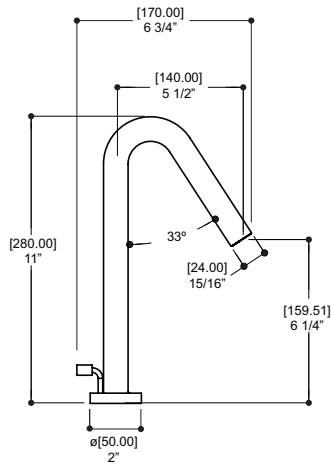

FEATURES

- Solid brass construction
- Aerated water flow
- Recessed aerator
- Pressure balance volume control mixing valve
- Microphone handshower with 5' double-helix hidden hose
- Pull-button diverter at the back of spout
- 1/2" connection

SPECS AT LARGE

- Overall spout projection: 6 3/4"
- Flow rate (tub filler): 5.8 gpm
- CC spout projection: 4 3/4"
- Flow rate (hdshower): 2.5 gpm
- Total faucet height: 11"
- Mounting hole: 1 3/8"
- Counter depth: 1 3/8"