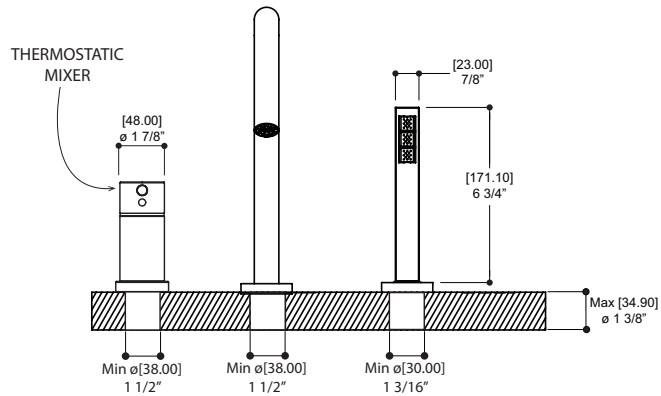

FEATURES

- Solid brass construction
- Aerated water flow
- Recessed aerator
- Pressure balance volume control mixing valve
- Microphone handshower with 5' double-helix hidden hose
- Pull-button diverter at the back of spout
- 1/2" connection

SPECS AT LARGE

- Overall spout projection: 6 3/4"
- Flow rate (tub filler): 5.8 gpm
- CC spout projection: 4 3/4"
- Flow rate (hdshower): 2.5 gpm
- Total faucet height: 11"
- Mounting hole: 1 3/8"
- Counter depth: 1 3/8"