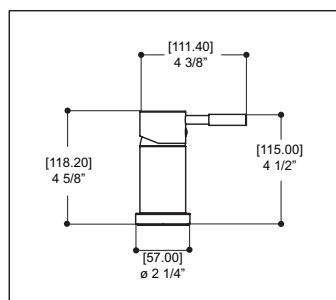

FEATURES

- Solid brass construction
- Aerated water flow
- Recessed aerator
- Pressure balance volume control mixing valve
- Microphone handshower with 5' double-helix hidden hose
- Pull-button diverter at the back of spout
- 1/2" connection

SPECS AT LARGE

- Overall spout projection: 6 3/4"
- Flow rate (tub filler): 5.8 gpm
- CC spout projection: 4 3/4"
- Flow rate (hdshower): 2.5 gpm
- Total faucet height: 11"
- Mounting hole: 1 3/8"
- Counter depth: 1 3/8"