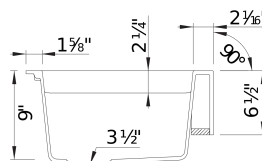

VINTERA 33

SILGRANIT

Warranty

BLANCO offers a limited lifetime warranty on all sinks and faucets, as well as a one-year warranty on all custom accessories.

Code/Standards Compliance

BLANCO sinks and faucets are third-party tested and certified to standards and listed by applicable certification bodies. For more information on individual product listings, contact our office or listing organization.

View our how-to videos to learn more about installing and caring for BLANCO products:

<https://www.blanco.com/us-en/service/how-to-videos/how-to-videos-for-sinks/>