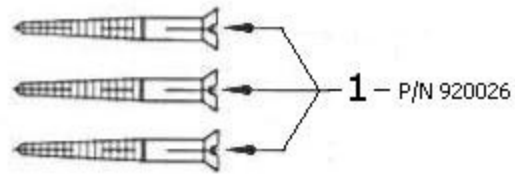

3112 - 'Royale' Robe Hook

*P/N = PART NUMBER

○ = FINISHED PARTS

XX = TWO DIGIT FINISH CODE