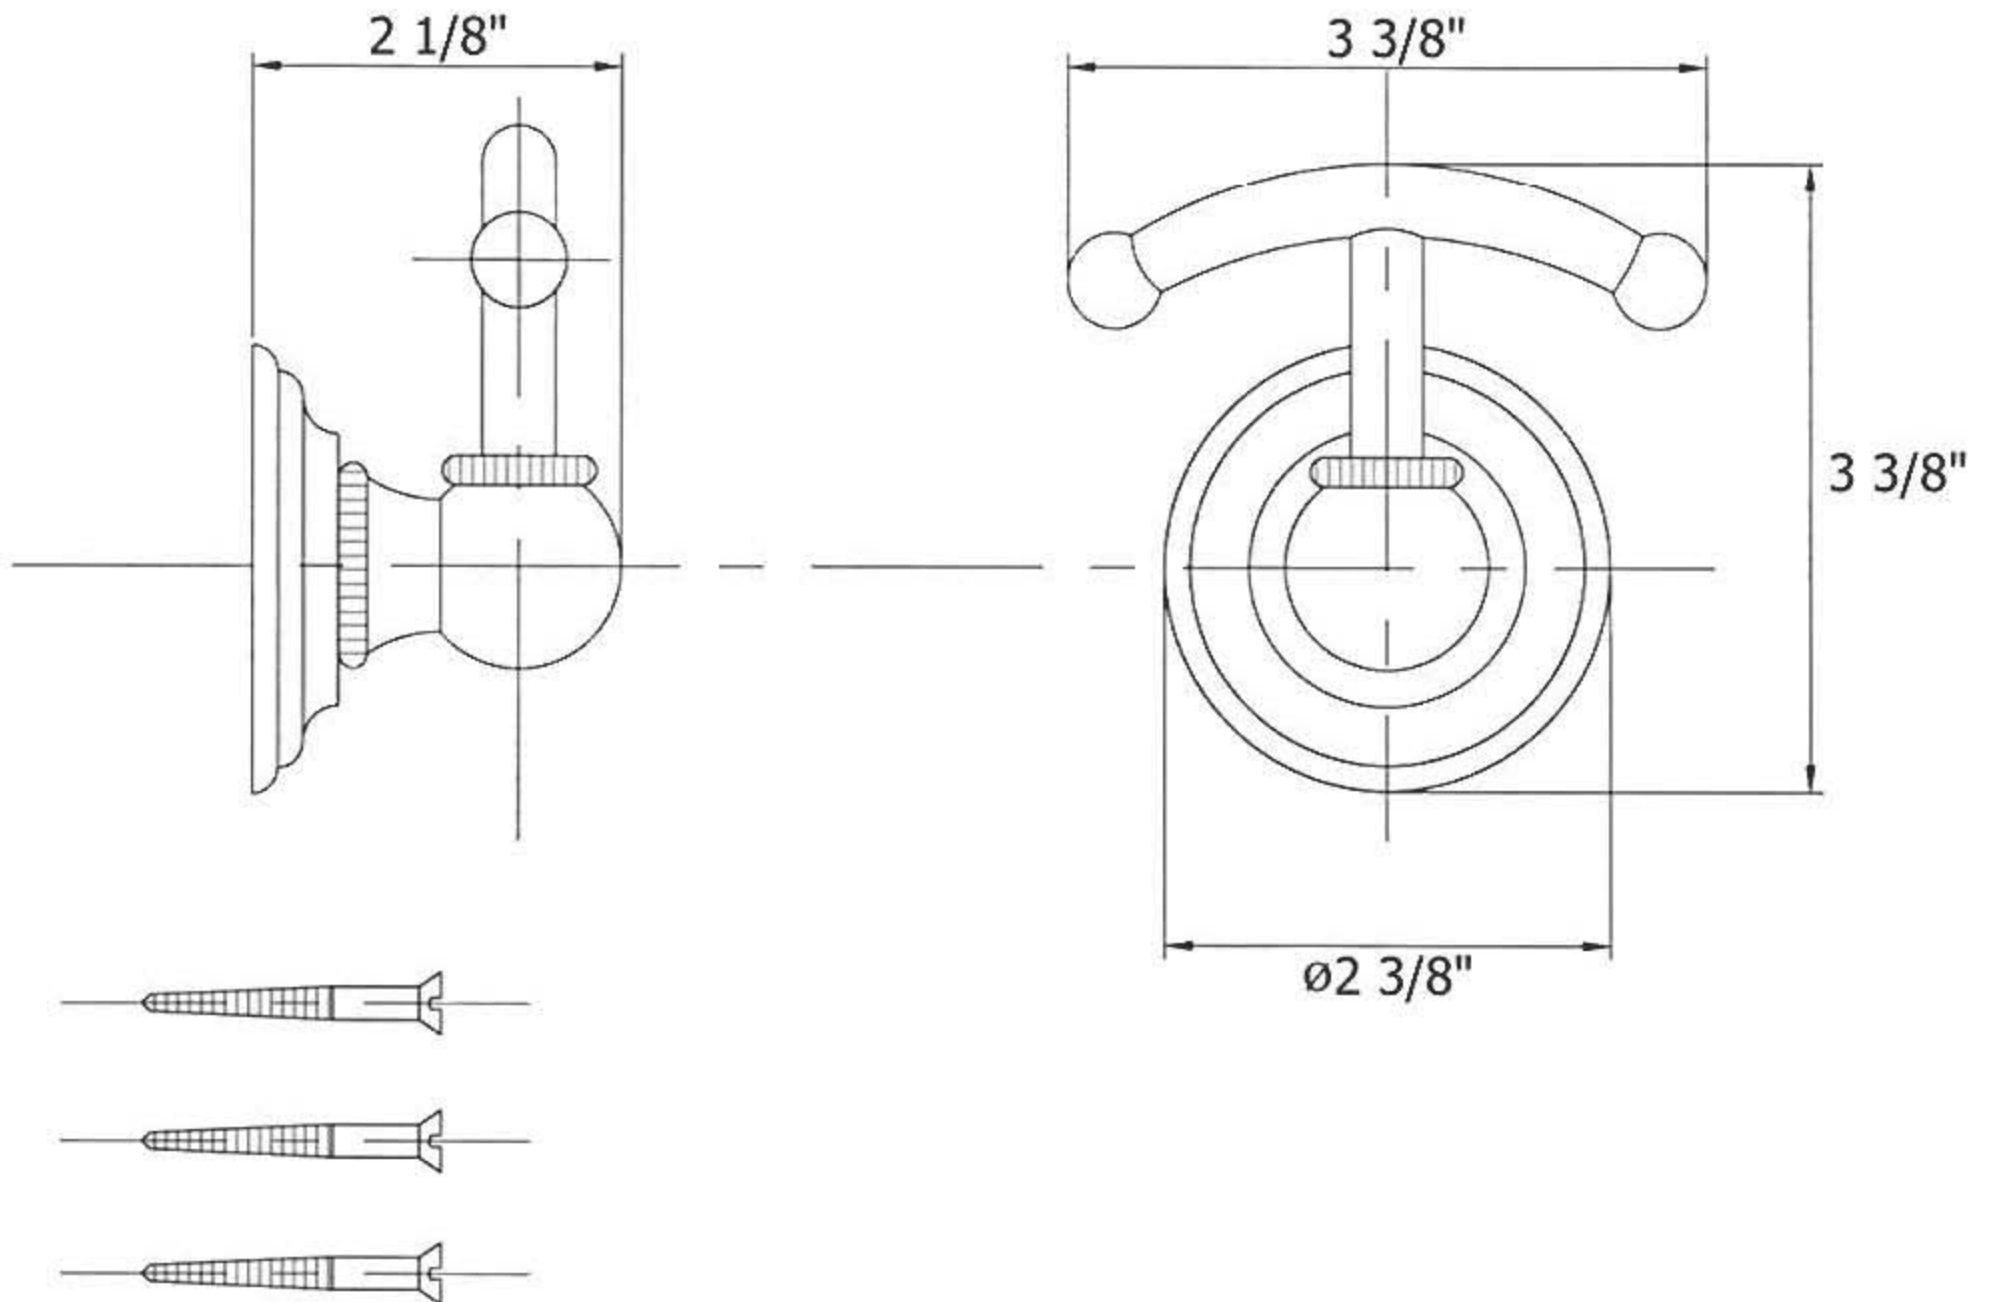

3112 - 'Royale' Robe Hook