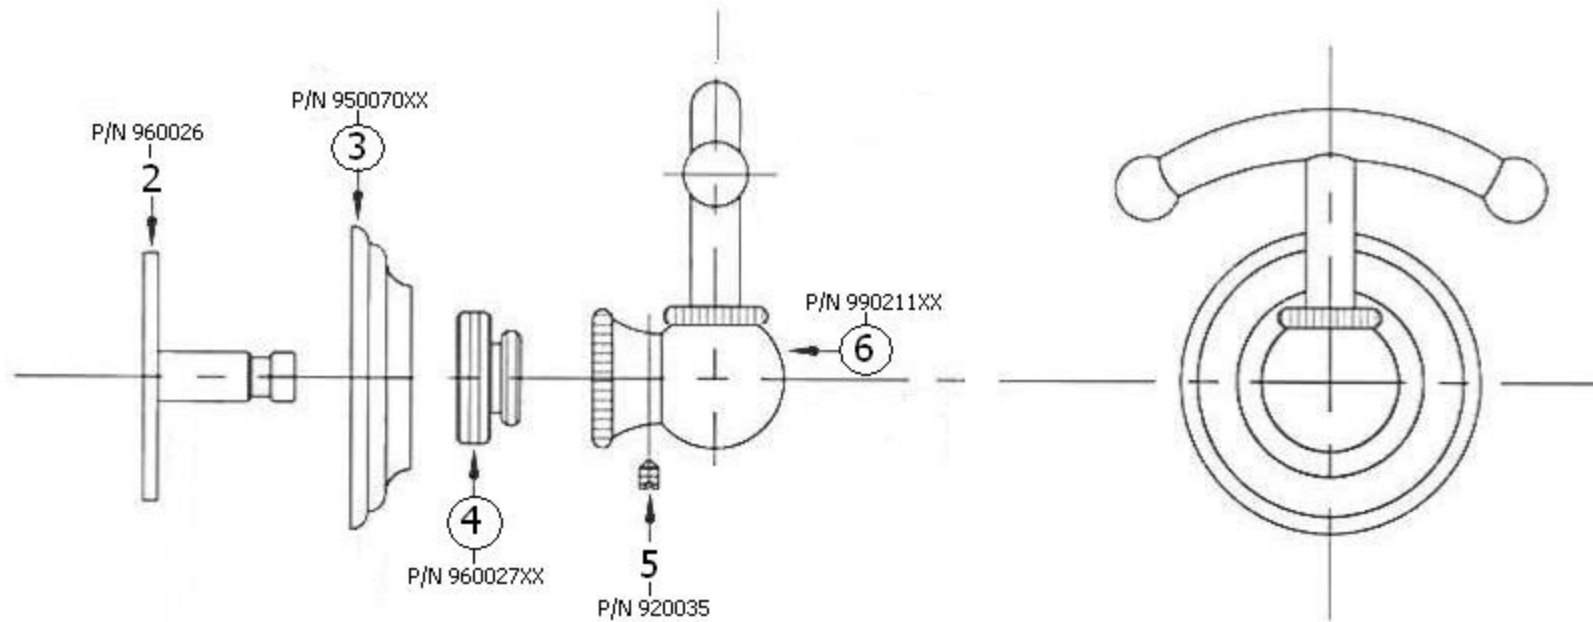

3112 - 'Royale' Robe Hook

*P/N = PART NUMBER

○ = FINISHED PARTS

XX = TWO DIGIT FINISH CODE