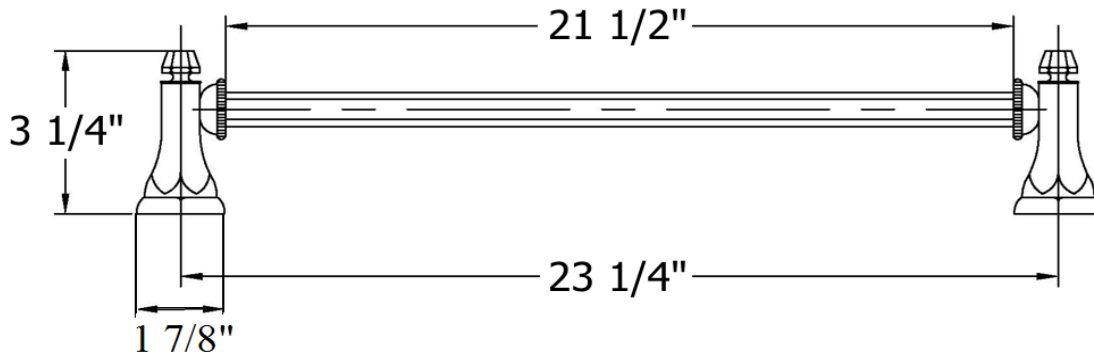

3802-24 – ‘Monarque’ Towel Bar

Technical Information

- Bar **cannot** be cut down to length.
- Available finishes are French Weathered Brass (**47**), Polished Chrome (**48**), SoliBrass (**49**), Lacquered Matte Black Nickel (**50**), Old Gold (**52**), Old Silver (**53**), Polished Brass (**55**), Polished Nickel (**56**), Brushed Nickel (**57**), Satin Nickel (**60**), Antique Lacquered Copper (**67**), Antique Lacquered Brass (**68**), Weathered Brass (**70**), Lacquered Polished Black Nickel (**71**) and Lacquered Polished Copper (**80**).
- Please See Cleaning Instructions: <http://herbeau.com/CleaningAll.pdf> For Finish Care and Maintenance Information.

Part#

Description

| | |
|----|-----------------------|
| 01 | Finished Screw |
| 02 | Monarque Wall Support |
| 03 | Monarque Connector |
| 04 | Monarque Button |
| 05 | 24" Length Bar |

Please follow example when ordering parts for ‘Monarque’ Towel Bar

*P/N = PART NUMBER

○ = FINISHED PARTS
XX = TWO DIGIT FINISH CODE