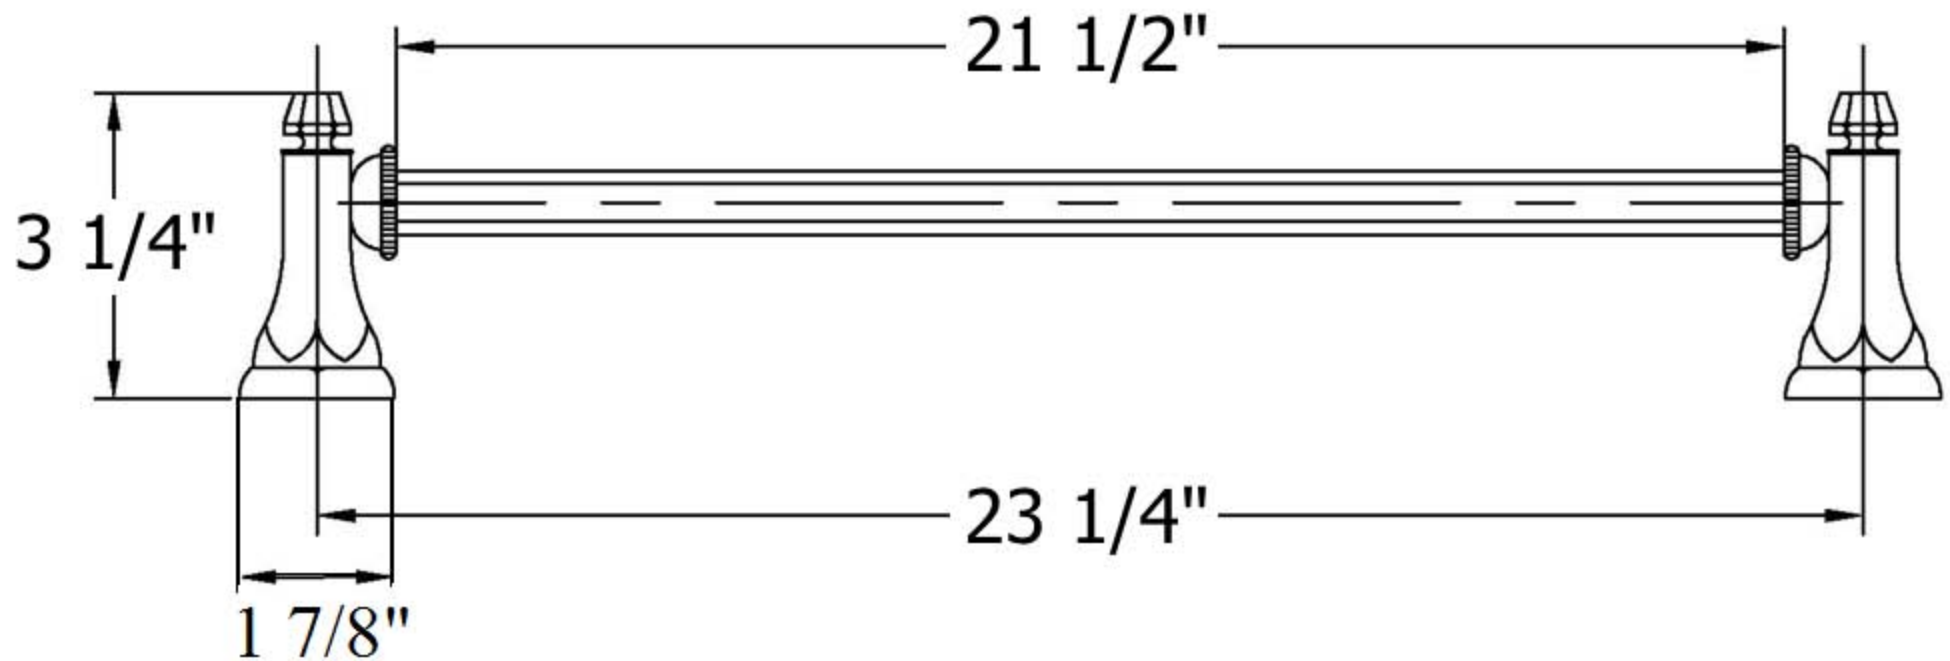

3802-24 - 'Monarque' Towel Bar