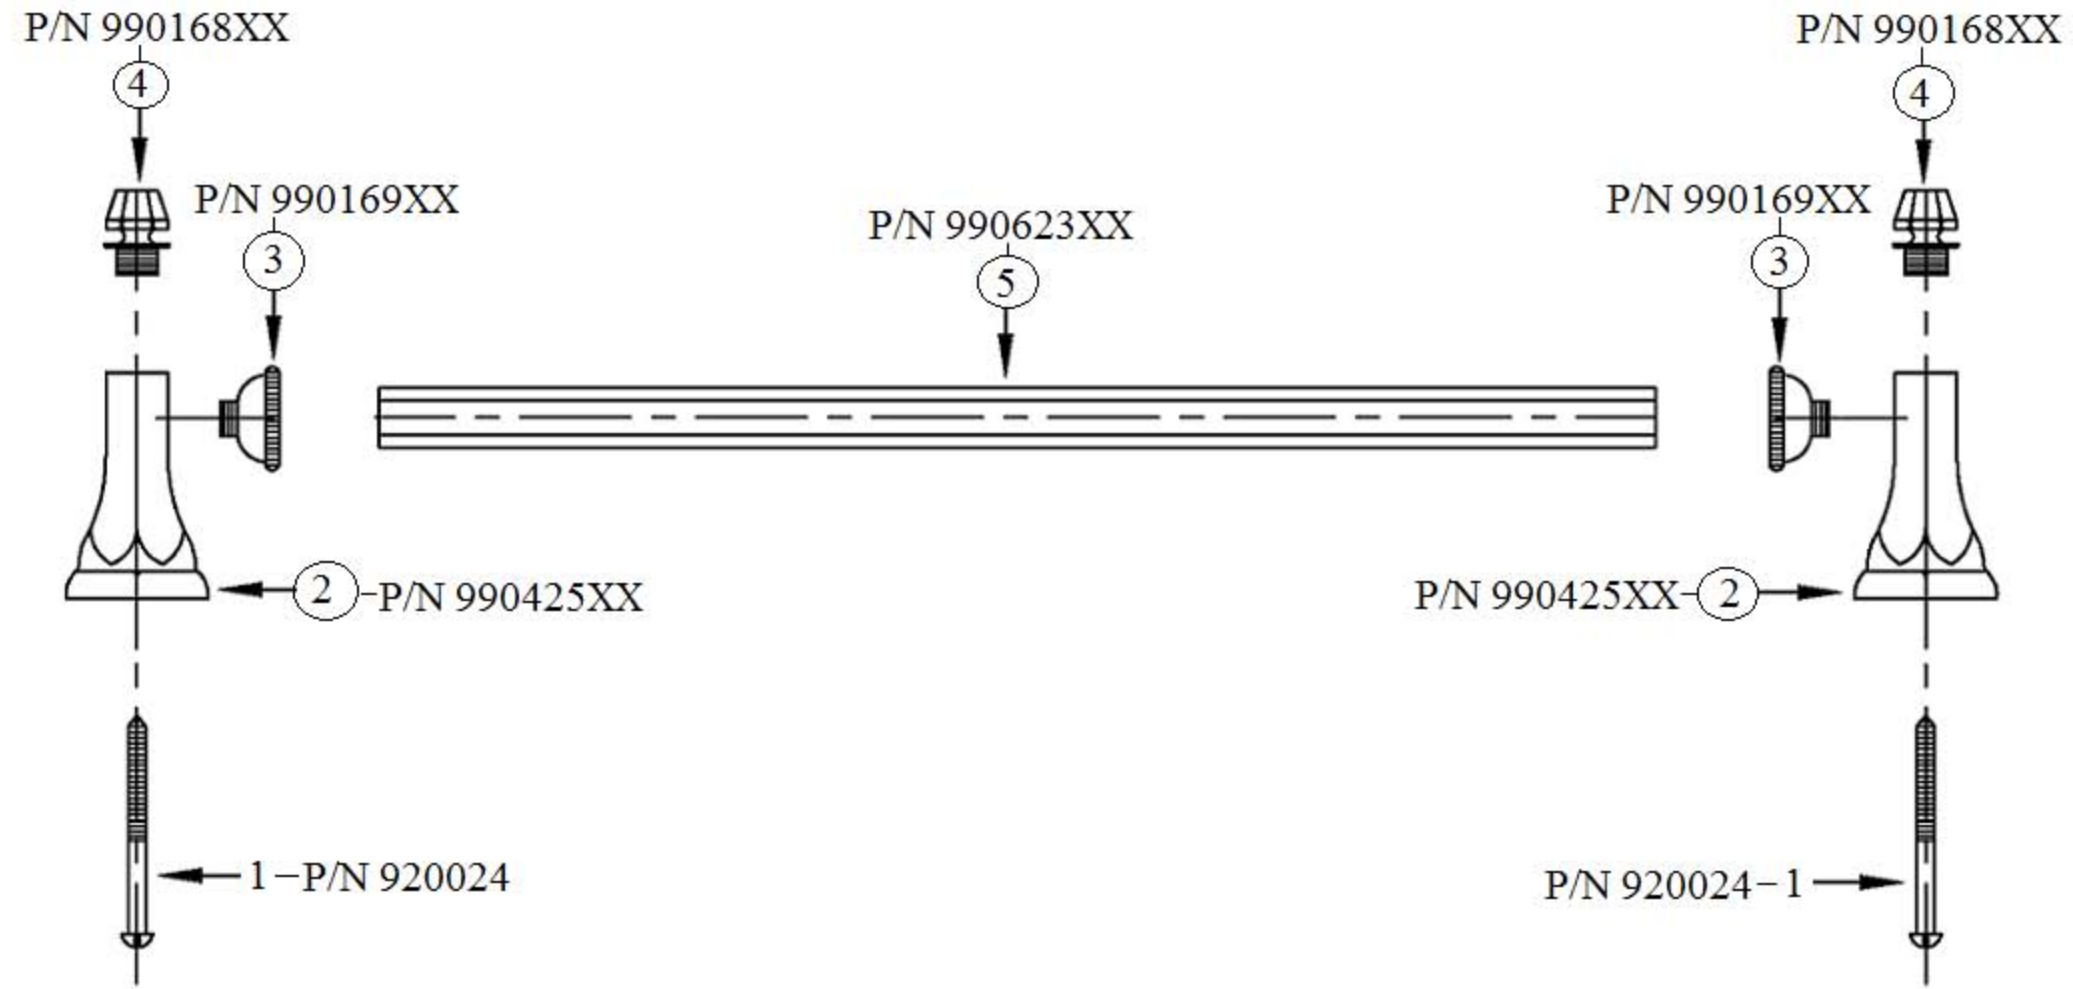

Part#

Description

| | |
|----|-----------------------|
| 01 | Finished Screw |
| 02 | Monarque Wall Support |
| 03 | Monarque Connector |
| 04 | Monarque Button |
| 05 | 24" Length Bar |

Please follow example when ordering parts for ‘Monarque’ Towel Bar

- To order part#02 – Monarque Wall Support
 - 990425xx
- Please substitute finish number needed in place of xx

Herbeau[®]
L'Art du Sanitaire depuis 1857

3802-24 - 'Monarque' Towel Bar

3802-24 - 'Monarque' Towel Bar

*P/N = PART NUMBER

○ = FINISHED PARTS
XX = TWO DIGIT FINISH CODE