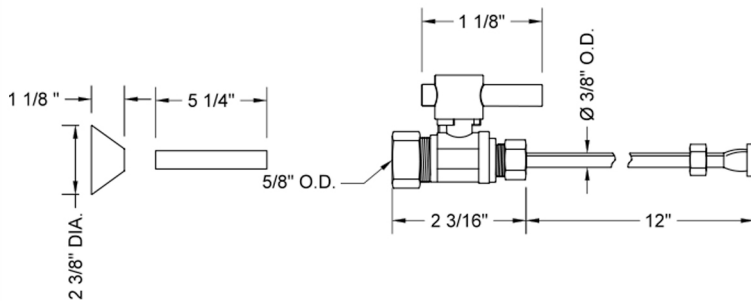

Quarter Turn Straight Pattern 5/8" O.D. Compression (Fits 1/2" Copper) x 3/8" O.D. Toilet Supply Kit Contempo Lever, 12" Supply Tube, Cover Tube, Escutcheon

Model #: 622-2-71CT-

FEATURES:

- Complete Toilet Supply Kit
- Kit contains:
 - (1) Quarter Turn Straight Pattern 5/8" O.D. Compression (Fits 1/2" Copper) x 3/8" O.D. Supply Valve with Contempo Lever Handle P/N 622-2
 - (1) 12" Copper Supply Tube P/N 771
 - (1) Bell Escutcheon P/N 7116
 - (1) Cover Tube P/N 579

SPECIFICATION DRAWING:

COMPONENTS	
DESCRIPTION	QTY:
STRAIGHT VALVE - CONTEMPO CROSS HANDLE	1
12" X 3/8" O.D. SUPPLY TUBE	1
ESCUTCHEON	1
PLASTIC FILL VALVE COUPLING NUT	1
5 1/4" COVER TUBE	1

AVAILABLE HANDLES: