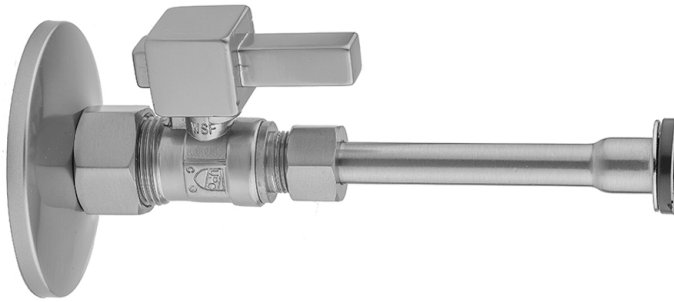

Quarter Turn Straight Pattern 5/8" O.D. Compression (Fits 1/2" Copper) x 3/8" O.D. Toilet Supply Kit with Square Lever Handle, 12" Supply Tube, Escutcheon
Model #: 622-6-71-

FEATURES:

- Complete Toilet Supply Kit
- Kit contains:
 - (1) Quarter Turn Straight Pattern 5/8" O.D. Compression (Fits 1/2" Copper) x 3/8" O.D. Supply Valve with Square Lever Handle P/N 622-6
 - (1) 12" Copper Supply Tube P/N 771
 - (1) Escutcheon P/N 7463 (ULB P/N 6015)

AVAILABLE FINISHES:

Polished Chrome (PCH)	Satin Chrome (SC)	Bronze Umber (BU)
Satin Nickel (SN)	Pewter (PEW)	Caramel Bronze (CB)
Polished Nickel (PN)	Antique Brass (AB)	Antique Copper (ACU)
Oil-Rubbed Bronze (ORB)	Polished Brass (PB)	Polished Copper (PCU)
Vintage Bronze (VB)	Satin Brass (SB)	Rose Gold (RG)
Matte Black (MBK)	Satin Gold (SG)	Polished Gold (PG)
Black Nickel (BKN)	Bombay Gold (BG)	Jewelers Gold (JG)
Europa Bronze (EB)	White (WH)	Sedona Beige (SDB)
Tristan Brass (TB)	Unlacquered Brass (ULB)	Satin Cooper (SCU)

SPECIFICATION DRAWING:

COMPONENTS	
DESCRIPTION	QTY:
STRAIGHT VALVE - SQUARE LEVER HANDLE	1
12" X 3/8" O.D. SUPPLY TUBE	1
ESCUTCHEON	1
PLASTIC FILL VALVE COUPLING NUT	1

AVAILABLE HANDLES: