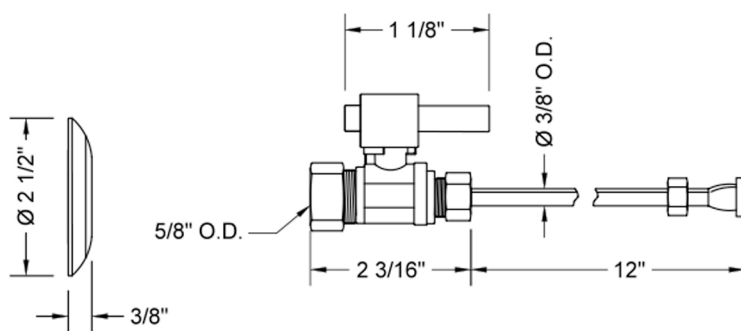

Quarter Turn Straight Pattern 5/8" O.D. Compression (Fits 1/2" Copper) x 3/8" O.D. Toilet Supply Kit with Square Lever Handle, 12" Supply Tube, Escutcheon
Model #: 622-6-71-

FEATURES:

- Complete Toilet Supply Kit
- Kit contains:
 - (1) Quarter Turn Straight Pattern 5/8" O.D. Compression (Fits 1/2" Copper) x 3/8" O.D. Supply Valve with Square Lever Handle P/N 622-6
 - (1) 12" Copper Supply Tube P/N 771
 - (1) Escutcheon P/N 7463 (ULB P/N 6015)

SPECIFICATION DRAWING:

COMPONENTS	
DESCRIPTION	QTY:
STRAIGHT VALVE - SQUARE LEVER HANDLE	1
12" X 3/8" O.D. SUPPLY TUBE	1
ESCUTCHEON	1
PLASTIC FILL VALVE COUPLING NUT	1

AVAILABLE HANDLES: