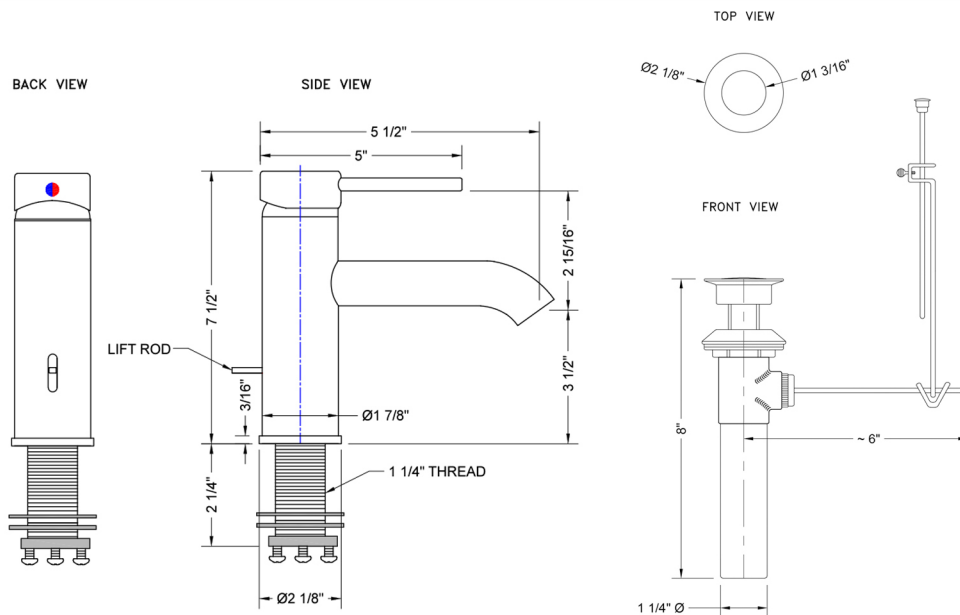

SPECIFICATION DRAWING:

COMPLIANCES:

Complies with: ASME A112.18.1-2012/CSA B125.1-12