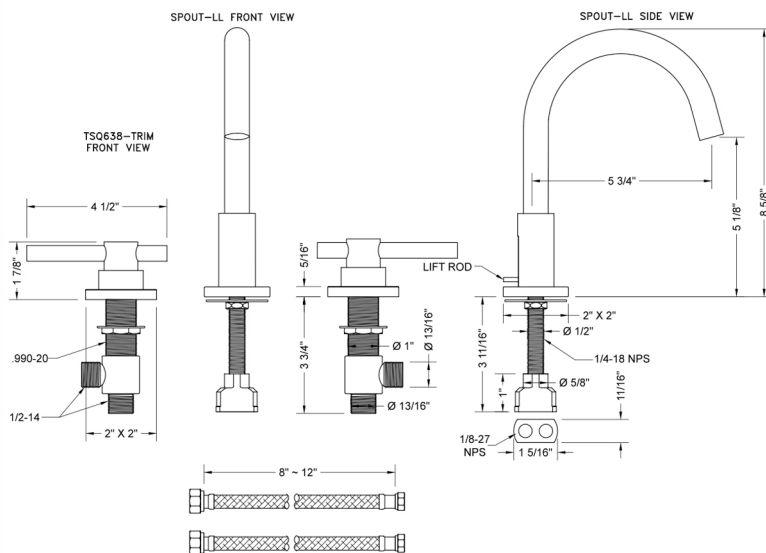

# Uptown Contempo Faucet with Square Escutcheons & Low Peg Lever Handles & Fully Polished & Plated Pop-Up Drain

**Model #: 8881-TSQ638-836-**

## FEATURES:

- All brass 8" - 12" widespread faucet includes brass pop-up drain with fully polished & plated overflow
- 1/4 turn ceramic valves
- Swivel Spout (For Stationary Spout option, contact JACLO)
- Available Flow Rates: 1.5, 1.2 & 0.5 GPM. Additional flow rate (aerator) options available. Contact JACLO.
- 5 3/4" spout reach
- Spout Hole Size: 1 1/2" - 1 7/8"
- Valve Hole Size: 1 1/8" - 1 5/8"
- ADA Compliant Levers

## SPECIFICATION DRAWING: