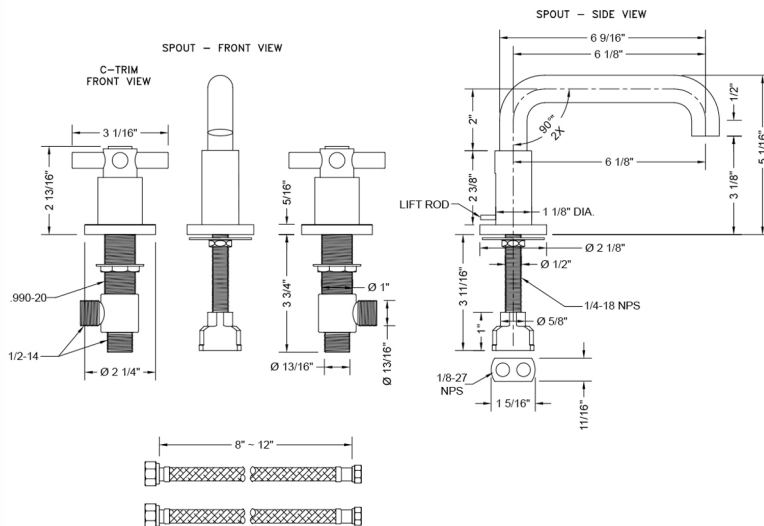

Downtown Contempo Faucet with Round Escutcheons & Contempo Cross Handles -1.2 GPM

Model #: 8882-C-1.2-

FEATURES:

- All brass 8" - 12" widespread faucet includes brass pop-up drain with overflow
- 1/4 turn ceramic valves
- Low Profile Swivel Spout (For Stationary Spout option, contact JACLO)
- Available Flow Rates: 1.5, 1.2 & 0.5 GPM. Additional flow rate (aerator) options available. Contact JACLO.
- 5 3/4" spout reach
- Spout Hole Size: 1 1/2" - 1 7/8"
- Valve Hole Size: 1 1/8" - 1 5/8"

SPECIFICATION DRAWING:

AVAILABLE HANDLES:

COMPLIANCES:

CEC

Complies with: ASME A112.18.1-2012/CSA B125.1-12