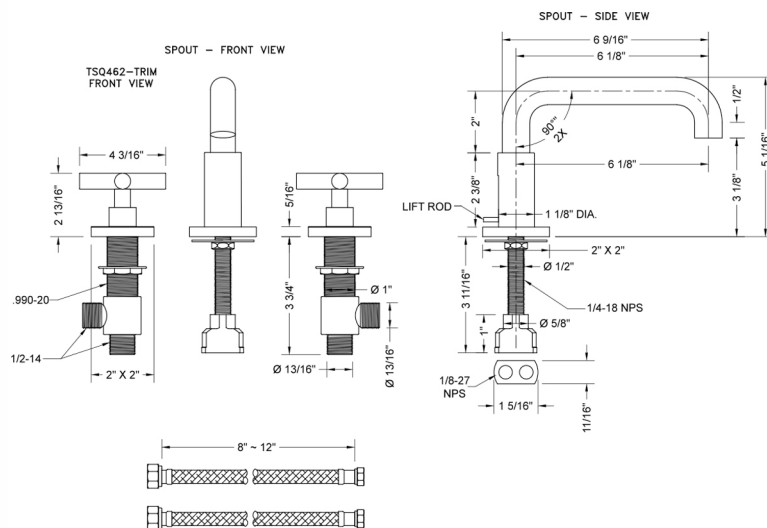

Downtown Contempo Faucet with Square Escutcheons & Contempo Slim Cross Handles -1.2 GPM

Model #: 8883-TSQ462-1.2-

FEATURES:

- All brass 8" - 12" widespread faucet includes brass pop-up drain with overflow
- 1/4 turn ceramic valves
- Low Profile Swivel Spout (For Stationary Spout option, contact JACLO)
- Available Flow Rates: 1.5, 1.2 & 0.5 GPM. Additional flow rate (aerator) options available. Contact JACLO.
- 5 3/4" spout reach
- Spout Hole Size: 1 1/2" - 1 7/8"
- Valve Hole Size: 1 1/8" - 1 5/8"

SPECIFICATION DRAWING:

AVAILABLE HANDLES:

COMPLIANCES:

CEC

Complies with: ASME A112.18.1-2012/CSA B125.1-12