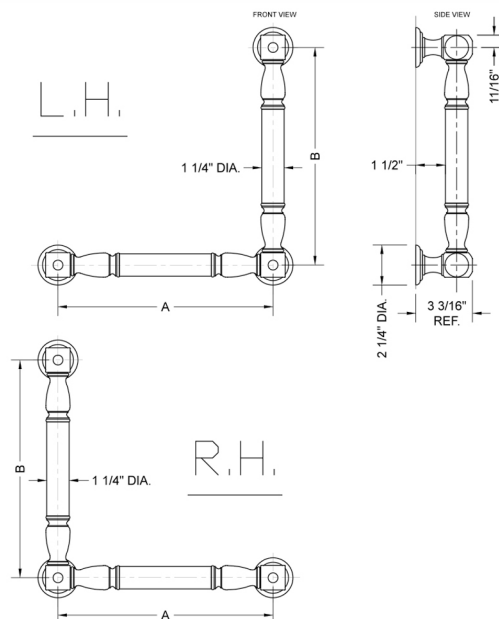

G20 16H x 32W 90° Left Hand Grab Bar

Model #: **G20-16H-32W-LH-**

FEATURES:

- ADA compliant when properly installed
- All brass construction, fully polished & plated
- All grab bars can be custom sized. Contact JACLO for pricing & availability
- Optional handshower sliders and toilet paper/wash cloth holders can be added only upon initial order
- Grab bars over 32" REQUIRE a middle post

SPECIFICATION DRAWING:

BRASS LUXURY GRAB BAR			
PART. #	DESCRIPTION	A H	B W
G20-12H-12W	CENTER TO CENTER	12"	12"
G20-12H-16W	CENTER TO CENTER	12"	16"
G20-12H-24W	CENTER TO CENTER	12"	24"
G20-12H-32W	CENTER TO CENTER	12"	32"
G20-16H-12W	CENTER TO CENTER	16"	12"
G20-16H-16W	CENTER TO CENTER	16"	16"
G20-16H-24W	CENTER TO CENTER	16"	24"
G20-16H-32W	CENTER TO CENTER	16"	32"
G20-24H-12W	CENTER TO CENTER	24"	12"
G20-24H-16W	CENTER TO CENTER	24"	16"
G20-24H-24W	CENTER TO CENTER	24"	24"
G20-24H-32W	CENTER TO CENTER	24"	32"
G20-32H-12W	CENTER TO CENTER	32"	12"
G20-32H-16W	CENTER TO CENTER	32"	16"
G20-32H-24W	CENTER TO CENTER	32"	24"
G20-32H-32W	CENTER TO CENTER	32"	32"