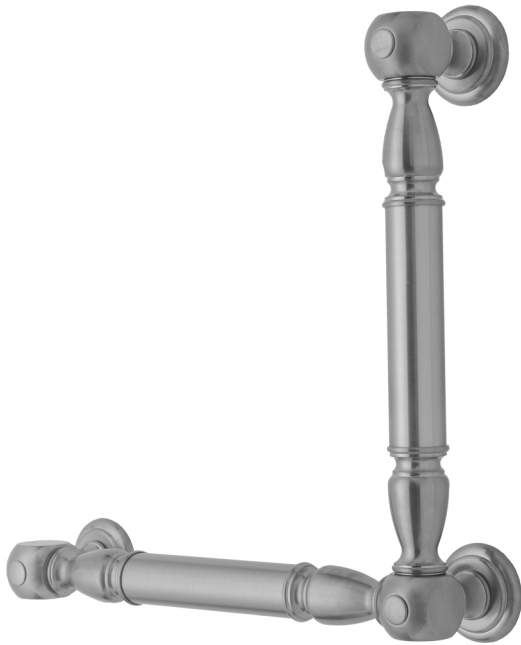

G20 16H x 32W 90° Left Hand Grab Bar

Model #: **G20-16H-32W-LH-**

FEATURES:

- ADA compliant when properly installed
- All brass construction, fully polished & plated
- All grab bars can be custom sized. Contact JACLO for pricing & availability
- Optional handshower sliders and toilet paper/wash cloth holders can be added only upon initial order
- Grab bars over 32" REQUIRE a middle post

AVAILABLE FINISHES:

Polished Chrome (PCH)	Satin Chrome (SC)	Bronze Umber (BU)
Satin Nickel (SN)	Pewter (PEW)	Caramel Bronze (CB)
Polished Nickel (PN)	Antique Brass (AB)	Antique Copper (ACU)
Oil-Rubbed Bronze (ORB)	Polished Brass (PB)	Polished Copper (PCU)
Vintage Bronze (VB)	Satin Brass (SB)	Matte Black (MBK)
Satin Gold (SG)	Polished Gold (PG)	Black Nickel (BKN)
Bombay Gold (BG)	Jewelers Gold (JG)	Europa Bronze (EB)
White (WH)	Sedona Beige (SDB)	Tristan Brass (TB)
Unlacquered Brass (ULB)	Satin Cooper (SCU)	

SPECIFICATION DRAWING:

BRASS LUXURY GRAB BAR			
PART. #	DESCRIPTION	A H	B W
G20-12H-12W	CENTER TO CENTER	12"	12"
G20-12H-16W	CENTER TO CENTER	12"	16"
G20-12H-24W	CENTER TO CENTER	12"	24"
G20-12H-32W	CENTER TO CENTER	12"	32"
G20-16H-12W	CENTER TO CENTER	16"	12"
G20-16H-16W	CENTER TO CENTER	16"	16"
G20-16H-24W	CENTER TO CENTER	16"	24"
G20-16H-32W	CENTER TO CENTER	16"	32"
G20-24H-12W	CENTER TO CENTER	24"	12"
G20-24H-16W	CENTER TO CENTER	24"	16"
G20-24H-24W	CENTER TO CENTER	24"	24"
G20-24H-32W	CENTER TO CENTER	24"	32"
G20-32H-12W	CENTER TO CENTER	32"	12"
G20-32H-16W	CENTER TO CENTER	32"	16"
G20-32H-24W	CENTER TO CENTER	32"	24"
G20-32H-32W	CENTER TO CENTER	32"	32"