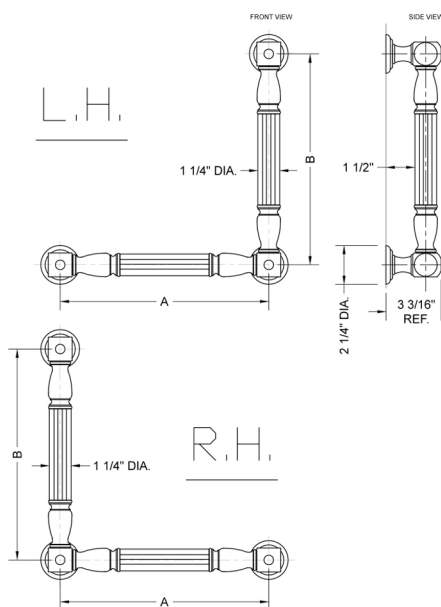

## G21 12H x 24W 90° Left Hand Grab Bar

Model #: G21-12H-24W-LH-

### FEATURES:

- ADA compliant when properly installed
- All brass construction, fully polished & plated
- All grab bars can be custom sized. Contact JACLO for pricing & availability
- Optional handshower sliders and toilet paper/wash cloth holders can be added only upon initial order
- Grab bars over 32" REQUIRE a middle post

### SPECIFICATION DRAWING:

BRASS LUXURY GRAB BAR			
PART. #	DESCRIPTION	A H	B W
G21-12H-12W	CENTER TO CENTER	12"	12"
G21-12H-16W	CENTER TO CENTER	12"	16"
G21-12H-24W	CENTER TO CENTER	12"	24"
G21-12H-32W	CENTER TO CENTER	12"	32"
G21-16H-12W	CENTER TO CENTER	16"	12"
G21-16H-16W	CENTER TO CENTER	16"	16"
G21-16H-24W	CENTER TO CENTER	16"	24"
G21-16H-32W	CENTER TO CENTER	16"	32"
G21-24H-12W	CENTER TO CENTER	24"	12"
G21-24H-16W	CENTER TO CENTER	24"	16"
G21-24H-24W	CENTER TO CENTER	24"	24"
G21-24H-32W	CENTER TO CENTER	24"	32"
G21-32H-12W	CENTER TO CENTER	32"	12"
G21-32H-16W	CENTER TO CENTER	32"	16"
G21-32H-24W	CENTER TO CENTER	32"	24"
G21-32H-32W	CENTER TO CENTER	32"	32"