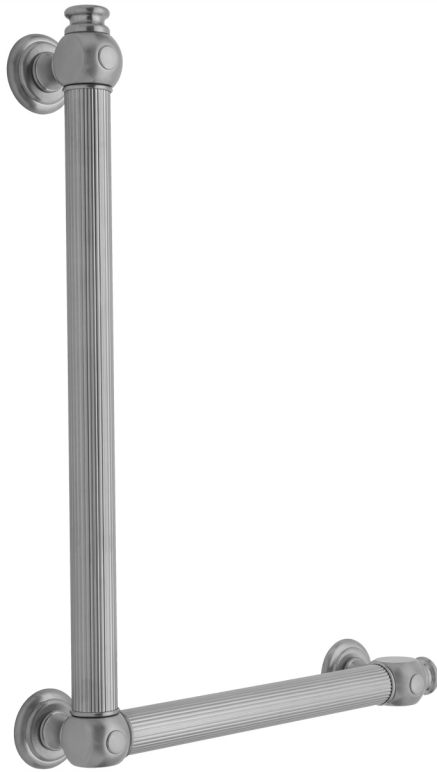

G61 32H x 24W 90° Right Hand Grab Bar

Model #: **G61-32H-24W-RH-**

FEATURES:

- ADA compliant when properly installed
- All brass construction, fully polished & plated
- All grab bars can be custom sized. Contact JACLO for pricing & availability
- Optional handshower sliders and toilet paper/wash cloth holders can be added only upon initial order
- Grab bars over 32" REQUIRE a middle post

AVAILABLE FINISHES:

Polished Chrome (PCH)	Satin Chrome (SC)	Bronze Umber (BU)
Satin Nickel (SN)	Pewter (PEW)	Caramel Bronze (CB)
Polished Nickel (PN)	Antique Brass (AB)	Antique Copper (ACU)
Oil-Rubbed Bronze (ORB)	Polished Brass (PB)	Polished Copper (PCU)
Vintage Bronze (VB)	Satin Brass (SB)	Matte Black (MBK)
Satin Gold (SG)	Polished Gold (PG)	Black Nickel (BKN)
Bombay Gold (BG)	Jewelers Gold (JG)	Europa Bronze (EB)
White (WH)	Sedona Beige (SDB)	Tristan Brass (TB)
Unlacquered Brass (ULB)	Satin Cooper (SCU)	

SPECIFICATION DRAWING:

BRASS LUXURY GRAB BAR			
PART. #	DESCRIPTION	A H	B W
G61-12H-12W	CENTER TO CENTER	12"	12"
G61-12H-16W	CENTER TO CENTER	12"	16"
G61-12H-24W	CENTER TO CENTER	12"	24"
G61-12H-32W	CENTER TO CENTER	12"	32"
G61-16H-12W	CENTER TO CENTER	16"	12"
G61-16H-16W	CENTER TO CENTER	16"	16"
G61-16H-24W	CENTER TO CENTER	16"	24"
G61-16H-32W	CENTER TO CENTER	16"	32"
G61-24H-12W	CENTER TO CENTER	24"	12"
G61-24H-16W	CENTER TO CENTER	24"	16"
G61-24H-24W	CENTER TO CENTER	24"	24"
G61-24H-32W	CENTER TO CENTER	24"	32"
G61-32H-12W	CENTER TO CENTER	32"	12"
G61-32H-16W	CENTER TO CENTER	32"	16"
G61-32H-24W	CENTER TO CENTER	32"	24"
G61-32H-32W	CENTER TO CENTER	32"	32"