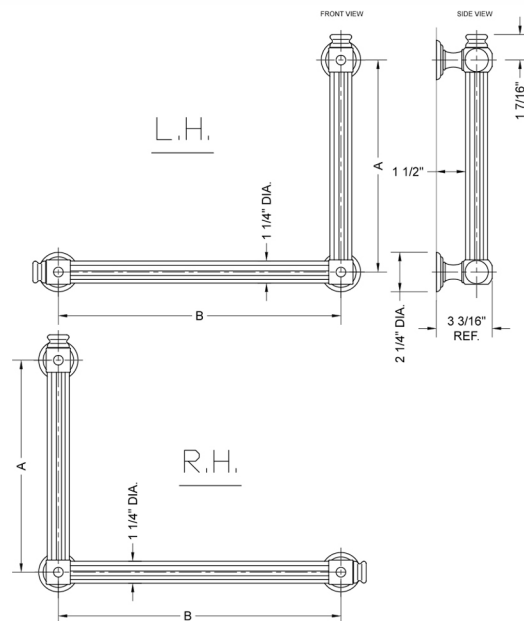

G61 32H x 24W 90° Right Hand Grab Bar

Model #: **G61-32H-24W-RH-**

FEATURES:

- ADA compliant when properly installed
- All brass construction, fully polished & plated
- All grab bars can be custom sized. Contact JACLO for pricing & availability
- Optional handshower sliders and toilet paper/wash cloth holders can be added only upon initial order
- Grab bars over 32" REQUIRE a middle post

SPECIFICATION DRAWING:

BRASS LUXURY GRAB BAR			
PART. #	DESCRIPTION	A H	B W
G61-12H-12W	CENTER TO CENTER	12"	12"
G61-12H-16W	CENTER TO CENTER	12"	16"
G61-12H-24W	CENTER TO CENTER	12"	24"
G61-12H-32W	CENTER TO CENTER	12"	32"
G61-16H-12W	CENTER TO CENTER	16"	12"
G61-16H-16W	CENTER TO CENTER	16"	16"
G61-16H-24W	CENTER TO CENTER	16"	24"
G61-16H-32W	CENTER TO CENTER	16"	32"
G61-24H-12W	CENTER TO CENTER	24"	12"
G61-24H-16W	CENTER TO CENTER	24"	16"
G61-24H-24W	CENTER TO CENTER	24"	24"
G61-24H-32W	CENTER TO CENTER	24"	32"
G61-32H-12W	CENTER TO CENTER	32"	12"
G61-32H-16W	CENTER TO CENTER	32"	16"
G61-32H-24W	CENTER TO CENTER	32"	24"
G61-32H-32W	CENTER TO CENTER	32"	32"