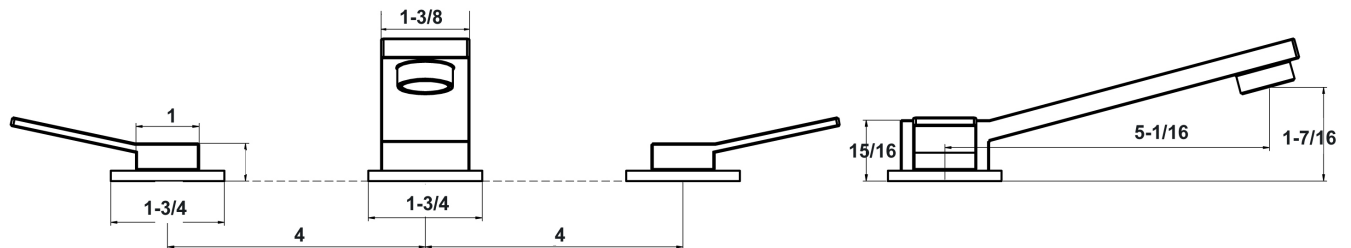

LENOVA®

DESIGN INSPIRED BY FUNCTION

4580 W Roosevelt Rd Hillside, IL 60162 www.Lenovasinks.com Phone: 877-733-1098

SPECIFICATIONS

MODEL SBD602SS

GENERAL

Highest quality Solid 304 Series Stainless Steel Bath Lavatory Faucet in Brushed Satin Finish.

DESIGN FEATURES

Modern Sleek Style design. Highest quality ceramic disc cartridge. Neoperl Aerator and water supply hose.

Faucet High: 2-1/2". Spout High: 1-7/16" Spout reach: 5-1/16"

Flow Rate: Maximum Flow Rate: 1.2 GPM @ 60 PSI

Material: Highest quality solid 304 type stainless steel.

OPTIONAL ACCESSORIES:

Match Pop-Up Drain
(Solid Brass)