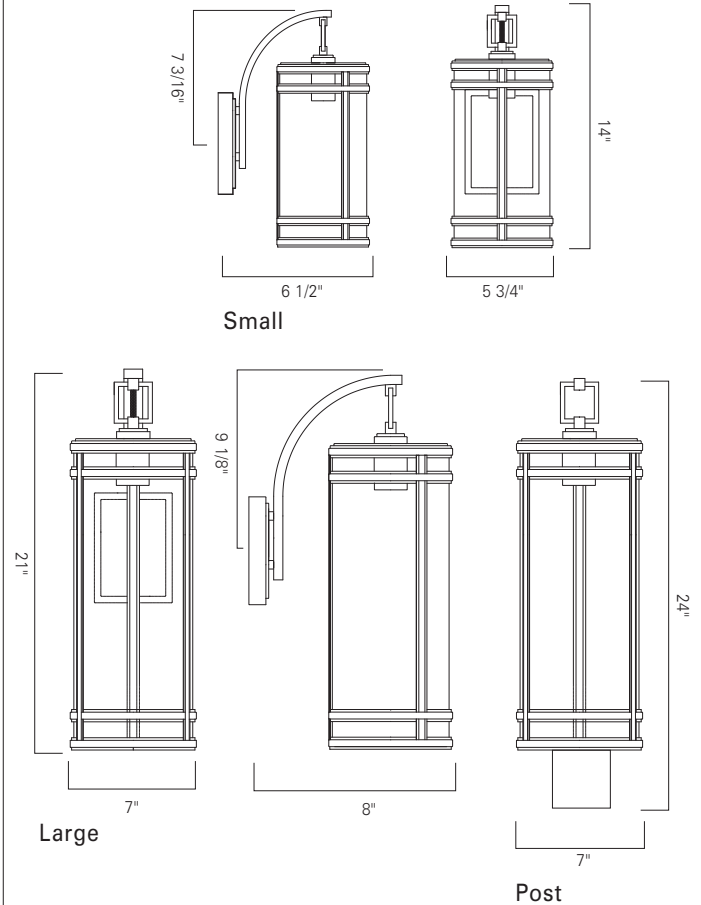

Norwell Lighting

Product Name **New York Outdoor Sconces & Post**
 Model Number **1190, 1191, 1192**
 Project Name _____
 Fixture Type _____ Quantity _____

INC

Product Name / Model / Dimensions					Finish Options	Glass	Lamping Options
New York Small - 1190 New York Large - 1191 New York Post - 1192					Standard Acid Dipped Black (ADB)	Standard Clear Glass (CL)	Standard Incandescent 1190 - (1) 60W Medium Base 1191 - (1) 60W Medium Base 1192 - (1) 60W Medium Base T10 style recommended
	Height	Width	Projection	TTO*			
1190	14"	5 3/4"	6 1/2"	7 3/16"			
1191	21"	7"	8"	9 1/8"			
1192	24"	7"					
Backplate 6" H x 4 3/8" W *Top of fixture to center point of junction box.							