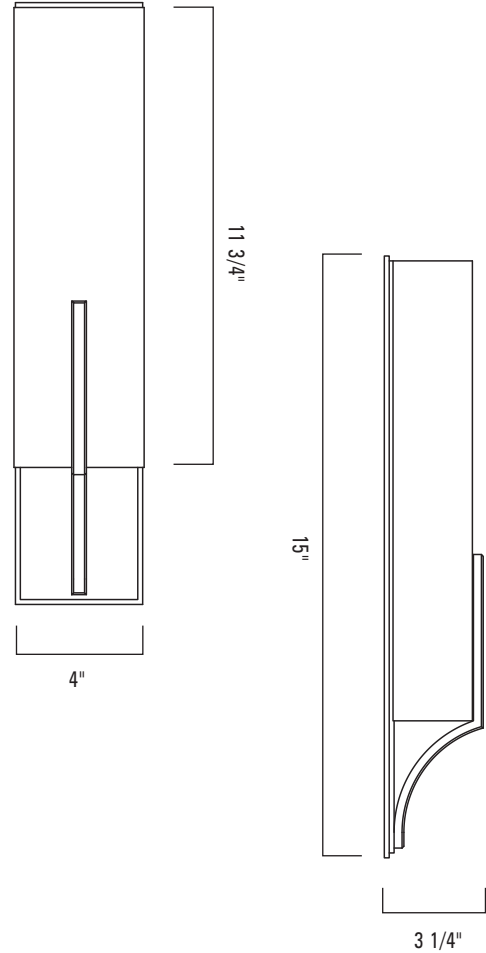

Product Name **Slope Sconce**

Model Number **8144**

Project Name _____

Fixture Type _____

Quantity _____

Slope Sconce
8144-CH-CL
Chrome (CH)
Clear Glass (CL)

Slope Sconce
8144-BN-CL
Brushed Nickel (BN)
Clear Glass (CL)

LED

Product Name / Model / Dimensions				Finish Options	Glass	Lamping Options
Slope Sconce - 8144				Standard Brushed Nickel (BN) Chrome (CH)	Standard Clear Glass (CL) Size: 11 3/4 H X 3 1/2 W	Standard LED 1080lm, 3000K CCT 12 Watt, 80CRI 120v ELV and Traic dimming
	Height	Width	Projection			
8144	15"	4"	3 1/4"			
Backplate 15 H X 4 W						