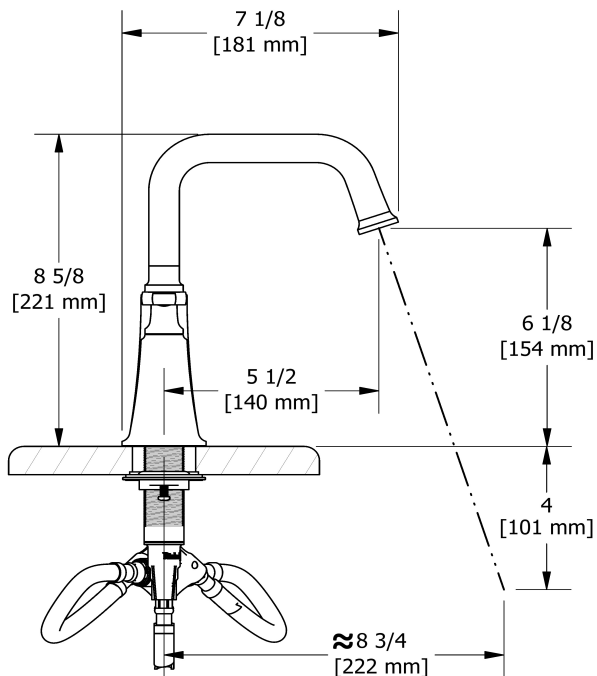

Certifications

- CSA B125.1
- NSF/ANSI standard 61 and 372
- ASME A112.18.1
- ADA