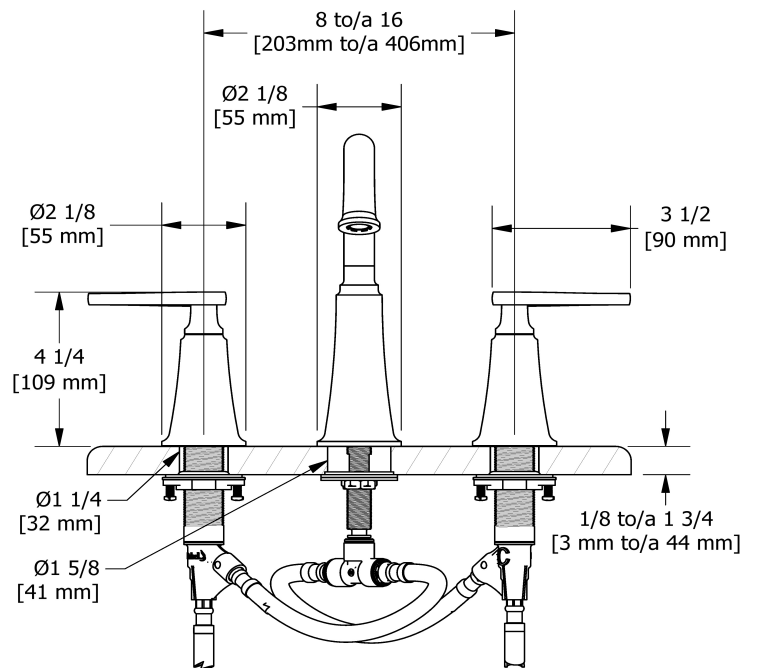

Certifications

- CSA B125.1
- NSF/ANSI standard 61 and 372
- ASME A112.18.1
- ADA