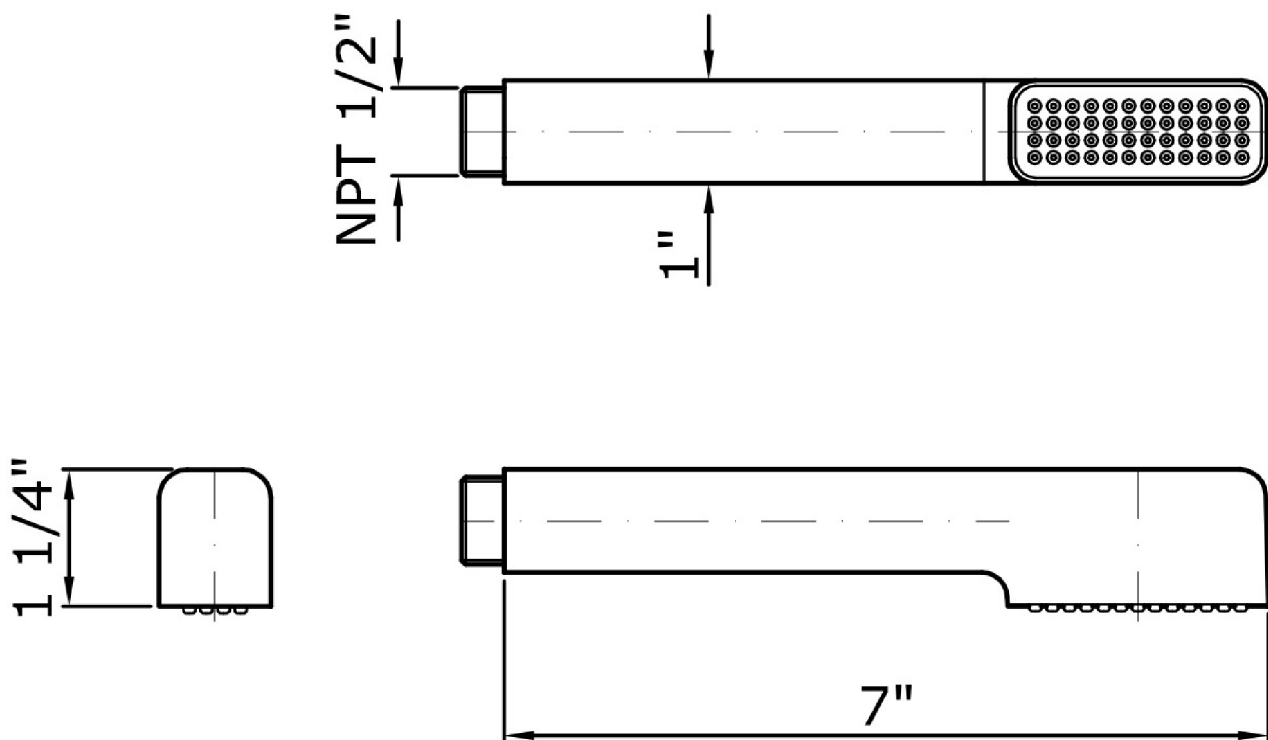

SHOWER

Z94725.1900

Handshower simple jet.

Handshower simple jet with anti-limescale system.

Finiture / Finishes

Chrome

SHOWER

Z94725.1900 Disegno Complessivo / Overall Drawing

SHOWER

Z94725.1900

Certificazioni / Certifications

USA

IAPMO

SHOWER

Z94725.1900

Pesi e Misure / Weights and Sizes

Peso (Kg) Weight (lb)	0,24 (Kg)	0,53 (lb)
Volume test (dc3) - (in3)	1,15 (dc3)	70,18 (in3)
h (mm) - (in)	45,00 (mm)	1,77 (in)
L1 (mm) - (in)	134,00 (mm)	5,28 (in)
L2 (mm) - (in)	190,00 (mm)	7,48 (in)